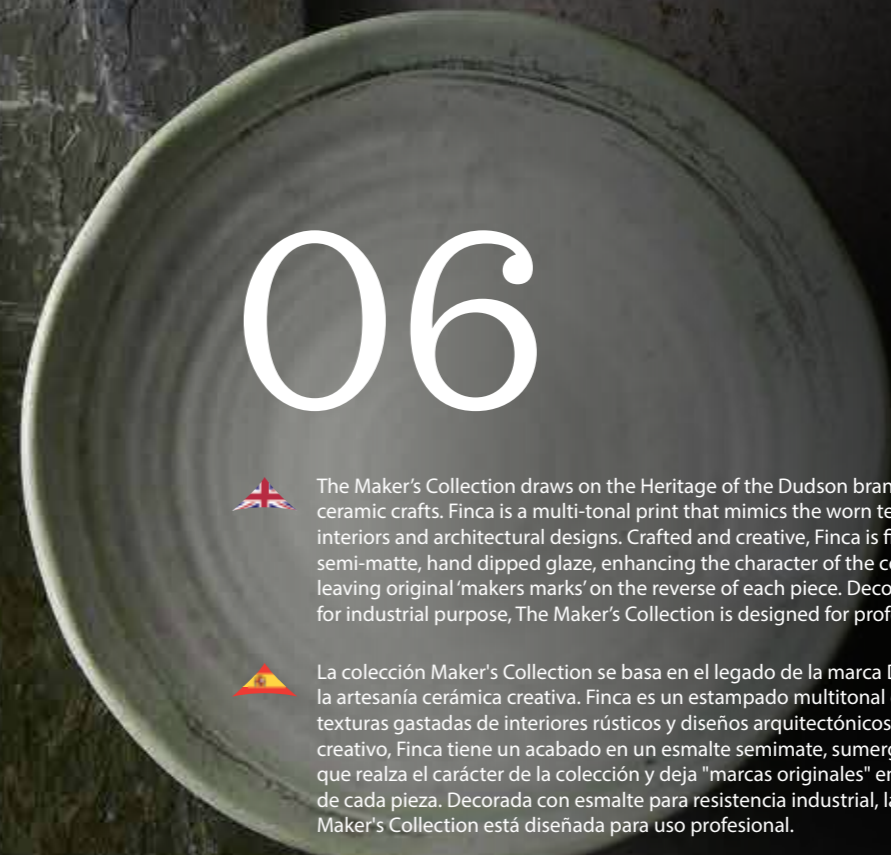

Finca

A Creative Heritage

The Maker's Collection draws on the Heritage of the Dudson brand and creative ceramic crafts. Finca is a multi-tonal print that mimics the worn textures of rustic interiors and architectural designs. Crafted and creative, Finca is finished in a semi-matte, hand dipped glaze, enhancing the character of the collection and leaving original 'makers marks' on the reverse of each piece. Decorated in-glaze for industrial purpose, The Maker's Collection is designed for professional use.