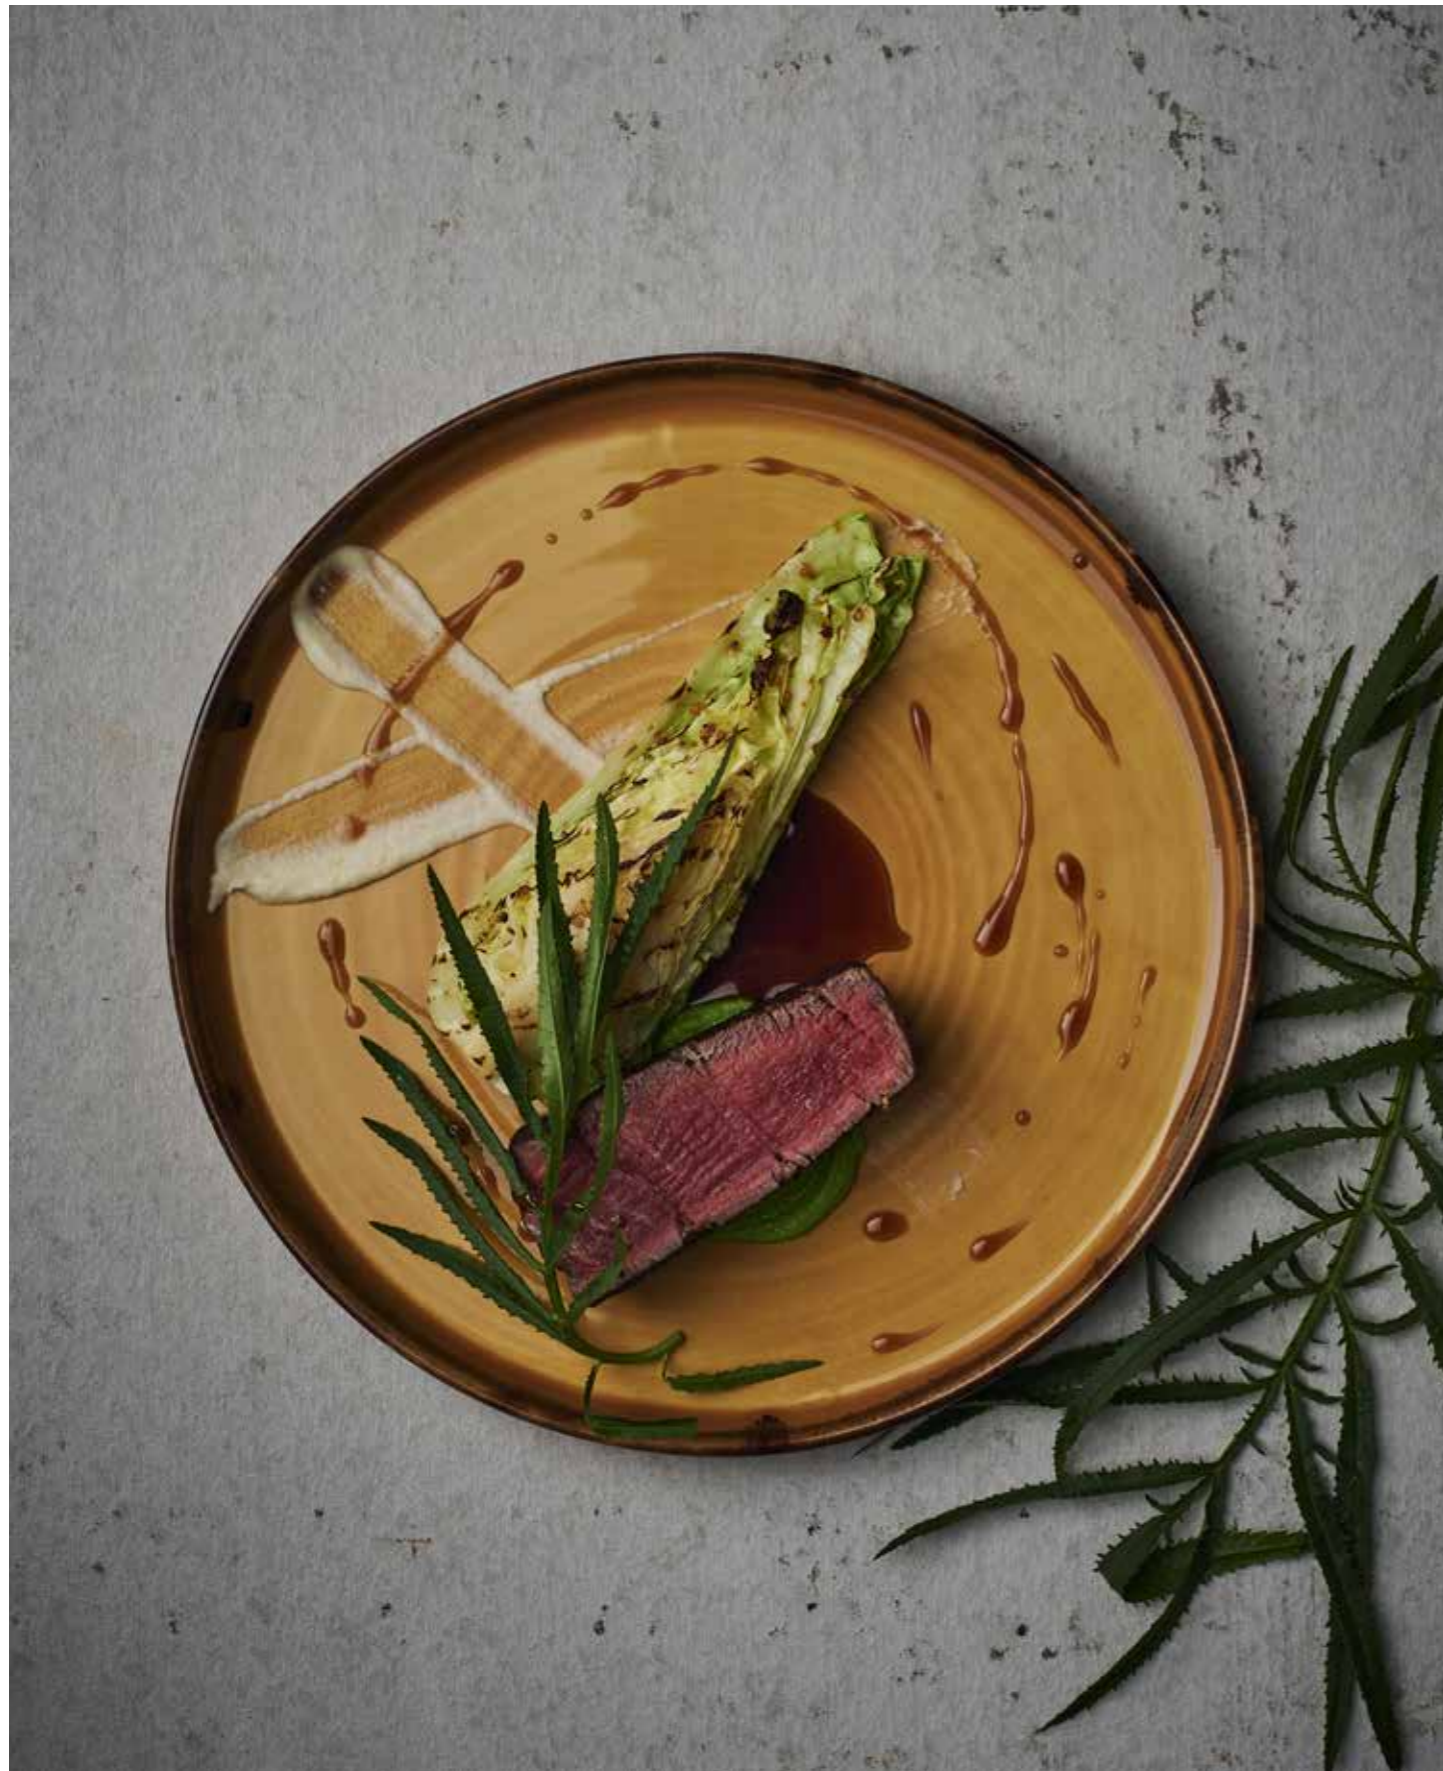

Rectangular Tray
HVGRDR281
28.7cm x 19cm
11¼" x 7½"
Ctn Qty 6

Harvest | Mustard

Launched Spring 2020

Coupe Plate
★ HVMUEV121
32.4cm 12¾"
Ctn Qty 6

Coupe Plate
★ HVMUEV111
28.8cm 11¼"
Ctn Qty 12

Coupe Plate
★ HVMUEV101
26cm 10¼"
Ctn Qty 12