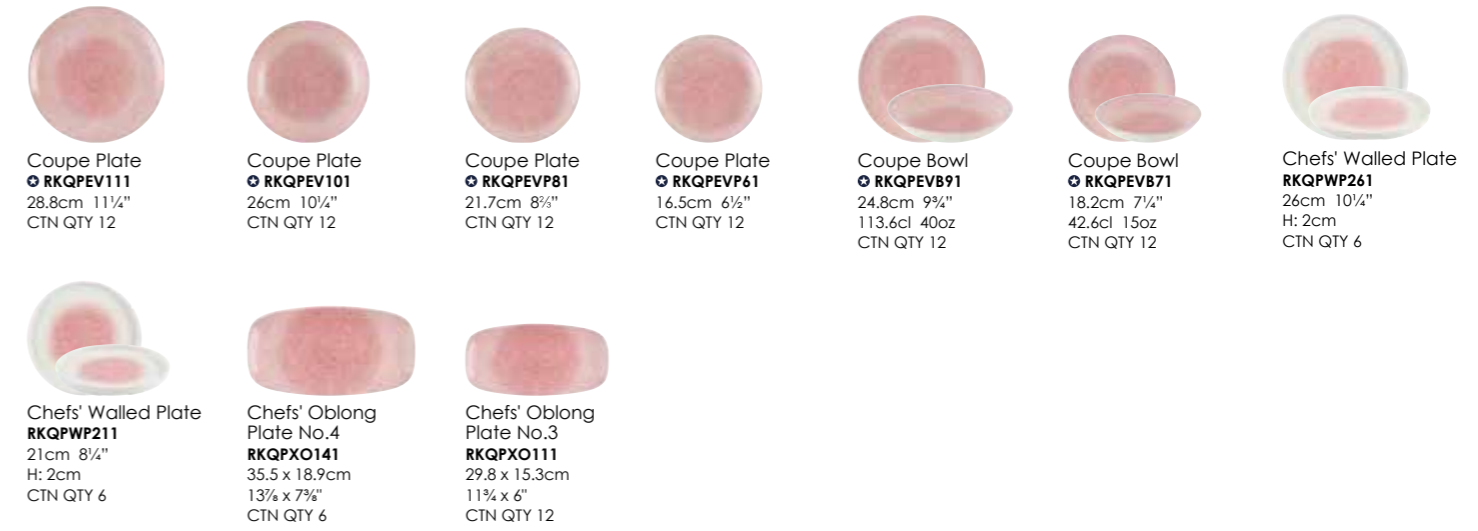

Oval Coupe
 Plate
RKJGOP581
 27 x 22.9cm
 10½ x 9"
 CTN QTY 12

RAKU ITEM RANGE | GARNET ORANGE

RAKU ITEM RANGE | AGATE GREY

RAKU ITEM RANGE | ROSE QUARTZ PINK

STONE ITEM RANGE | PEARL GREY

Coupe Plate
STGPEV111
 28.8cm 11 1/4"
 CTN QTY 12