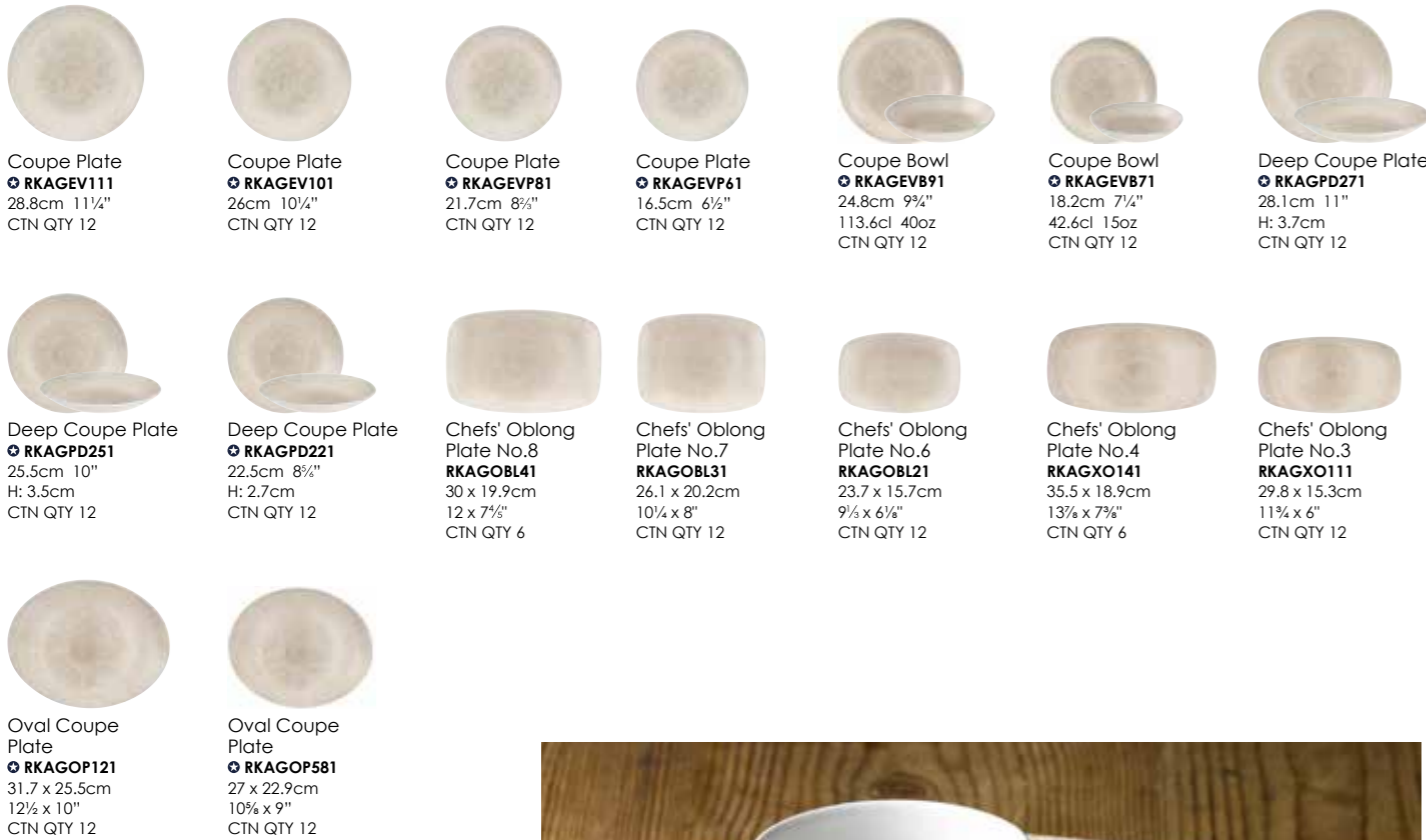

RAKU ITEM RANGE | AGATE GREY