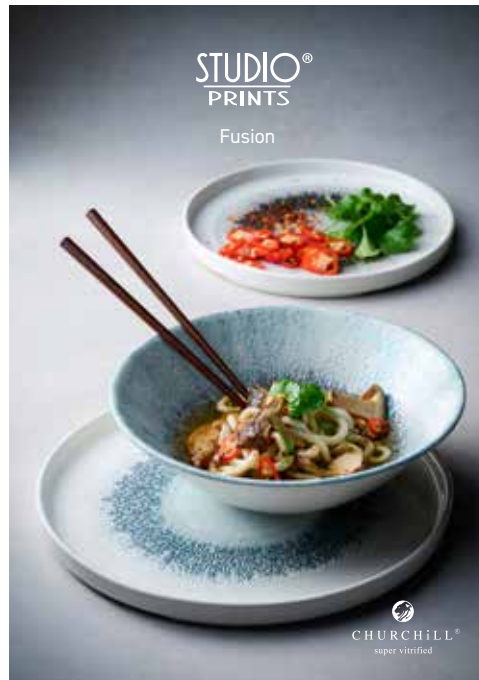

Complementary Ranges

**Stone**  
Quartz Black

**Stone**  
Agate Grey

**Stone**  
Aquamarine

**Nourish Kochi**  
Tokyo Black

**Buffetscape Wood**  
Natural Acacia

**Cutlery**  
Cooper

POS: