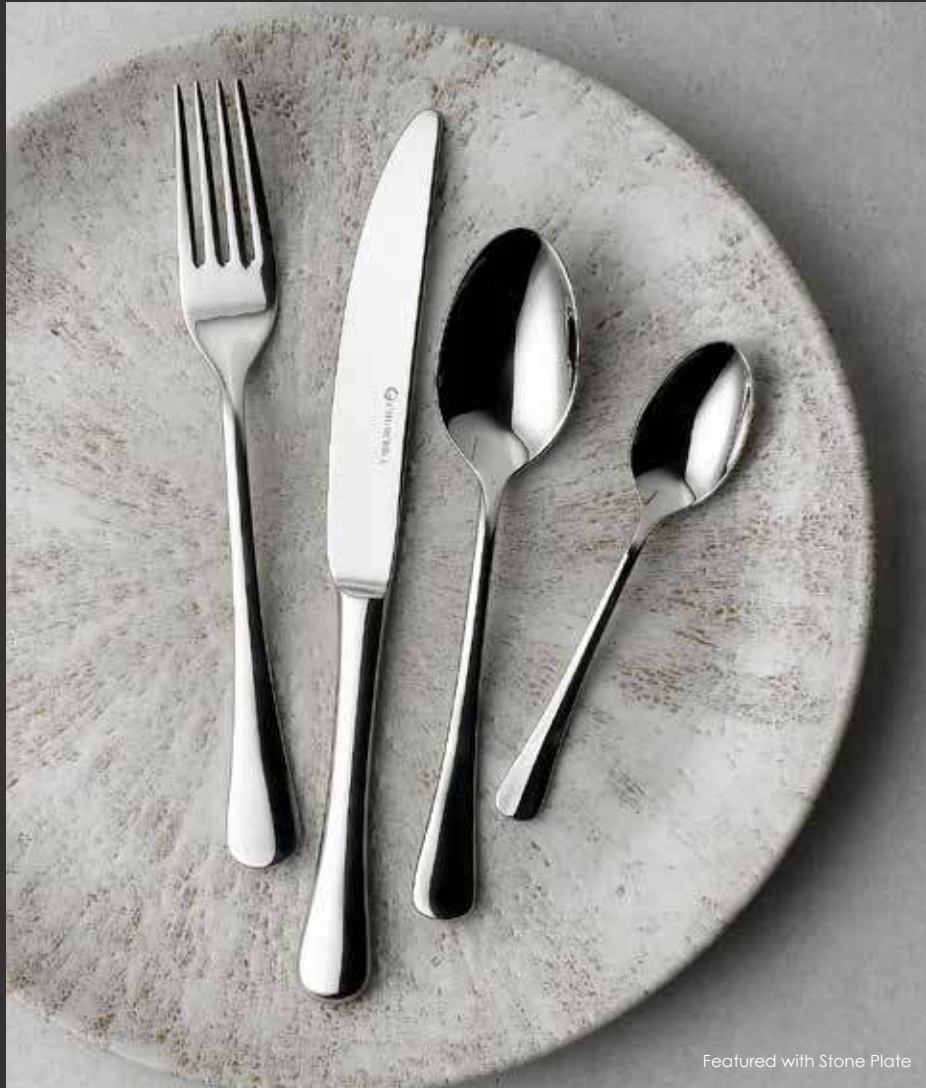

TEASPOON
IS TESP1 13.6cm
2.5mm
CTN QTY 12

DEMITASSE SPOON
IS DMSP1 11cm
2.5mm
CTN QTY 12

CHURCHILL

Tanner

Soft and simplistic Tanner cutlery shapes are stylish and ergonomically designed for comfort when holding. The contemporary and versatile design is ideal for both casual or premium dining, enhancing the dining experience and complementing the Churchill ceramics portfolio.