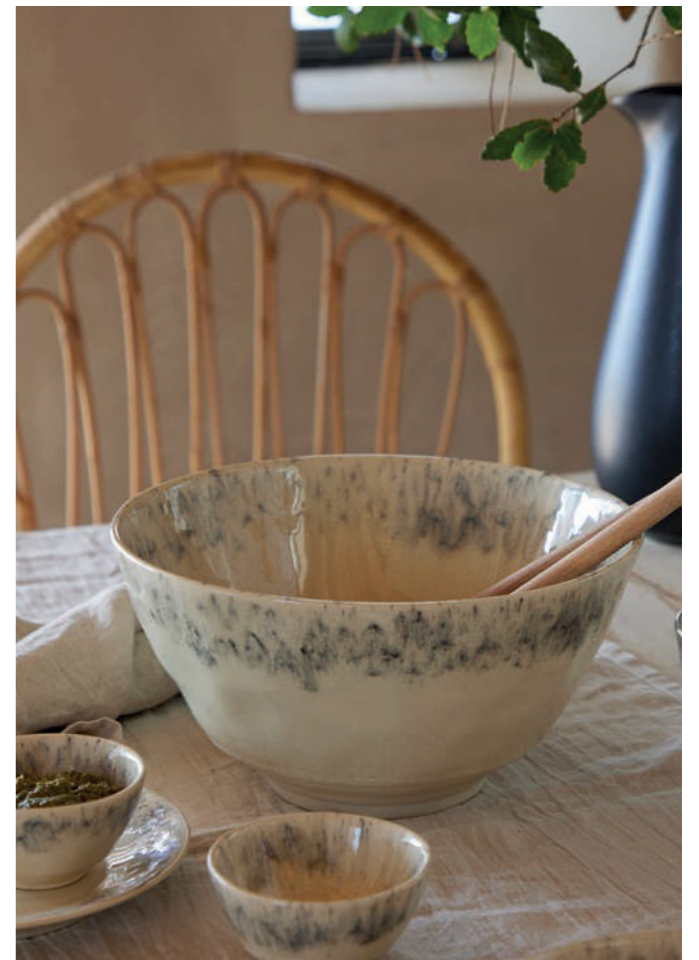

Madeira, with its
unique finish,
is the ideal choice