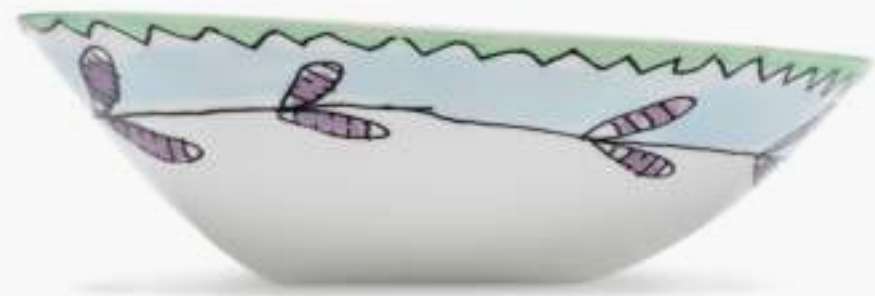

## MIDNIGHT FLOWERS — TABLEWARE

Encompassing 123-pieces of hand-illustrated porcelain plates, dishes, cups, saucers, teapots and glasses, this botanical-inspired collection interprets the Marni universe through a new medium, highlighting an avant-garde approach that holds a constant dialogue with the world of art. Envisioned by Creative Director Francesco Risso, this sophisticated yet offbeat tableware collection embodies Marni's dynamic essence, with the intention to reawaken the tablespace with its playful energy and quirky elegance.

With a range of different-sized plates, dishes and bowls, teapots, cups and saucers in slightly asymmetrical forms, the shape of each piece materialises the importance of the hand touch and emphasises the quality of the porcelain. Embellished with colourful hand-illustrated botanical depictions, the collection's nature-inspired motif presents a gentle palette of mauve, teal and rose with notes of lime, reminiscent of the floral patterns ever present in Marni's ready-to-wear collections. With each piece intended to be freely composed to welcome an alternative visual narrative, the liberal amalgamation of these delicate designs draws a parallel between discipline and creative chaos and fosters an infinite alternative affinity.

#### MIDNIGHT FLOWERS — GLASSWARE

Besides a porcelain dinnerware and coffee set, Midnight Flowers also comprises 5 refined glasses: a water glass on a small base, a champagne coupe and flute, and wine glasses. Each glass features a laser-engraved flower motif. These patterns are directly connected to the inspiration of the painted patterns of the tableware. This labor-intensive process is repeated three times for an optimal effect. Finally, the glass is finished with an oil-based polish to enhance the subtle transparency of the engraved motif. The result is an artistic set of glasses worthy of the renowned fashion house.