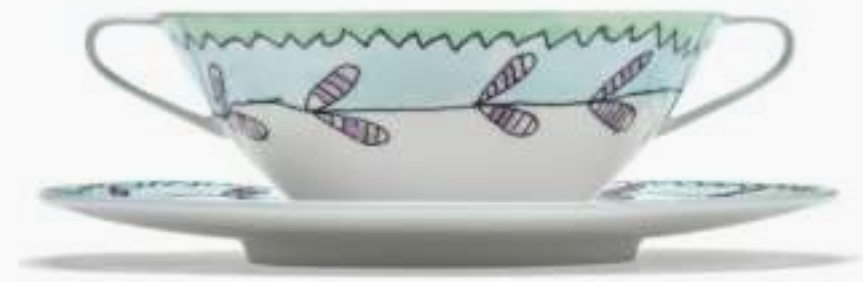

## MIDNIGHT FLOWERS — TABLEWARE

Encompassing 123-pieces of hand-illustrated porcelain plates, dishes, cups, saucers, teapots and glasses, this botanical-inspired collection interprets the Marni universe through a new medium, highlighting an avant-garde approach that holds a constant dialogue with the world of art. Envisioned by Creative Director Francesco Risso, this sophisticated yet offbeat tableware collection embodies Marni's dynamic essence, with the intention to reawaken the tablespace with its playful energy and quirky elegance.

With a range of different-sized plates, dishes and bowls, teapots, cups and saucers in slightly asymmetrical forms, the shape of each piece materialises the importance of the hand touch and emphasises the quality of the porcelain. Embellished with colourful hand-illustrated botanical depictions, the collection's nature-inspired motif presents a gentle palette of mauve, teal and rose with notes of lime, reminiscent of the floral patterns ever present in Marni's ready-to-wear collections. With each piece intended to be freely composed to welcome an alternative visual narrative, the liberal amalgamation of these delicate designs draws a parallel between discipline and creative chaos and fosters an infinite alternative affinity.

#### MIDNIGHT FLOWERS — GLASSWARE

Besides a porcelain dinnerware and coffee set, Midnight Flowers also comprises 5 refined glasses: a water glass on a small base, a champagne coupe and flute, and wine glasses. Each glass features a laser-engraved flower motif. These patterns are directly connected to the inspiration of the painted patterns of the tableware. This labor-intensive process is repeated three times for an optimal effect. Finally, the glass is finished with an oil-based polish to enhance the subtle transparency of the engraved motif. The result is an artistic set of glasses worthy of the renowned fashion house.