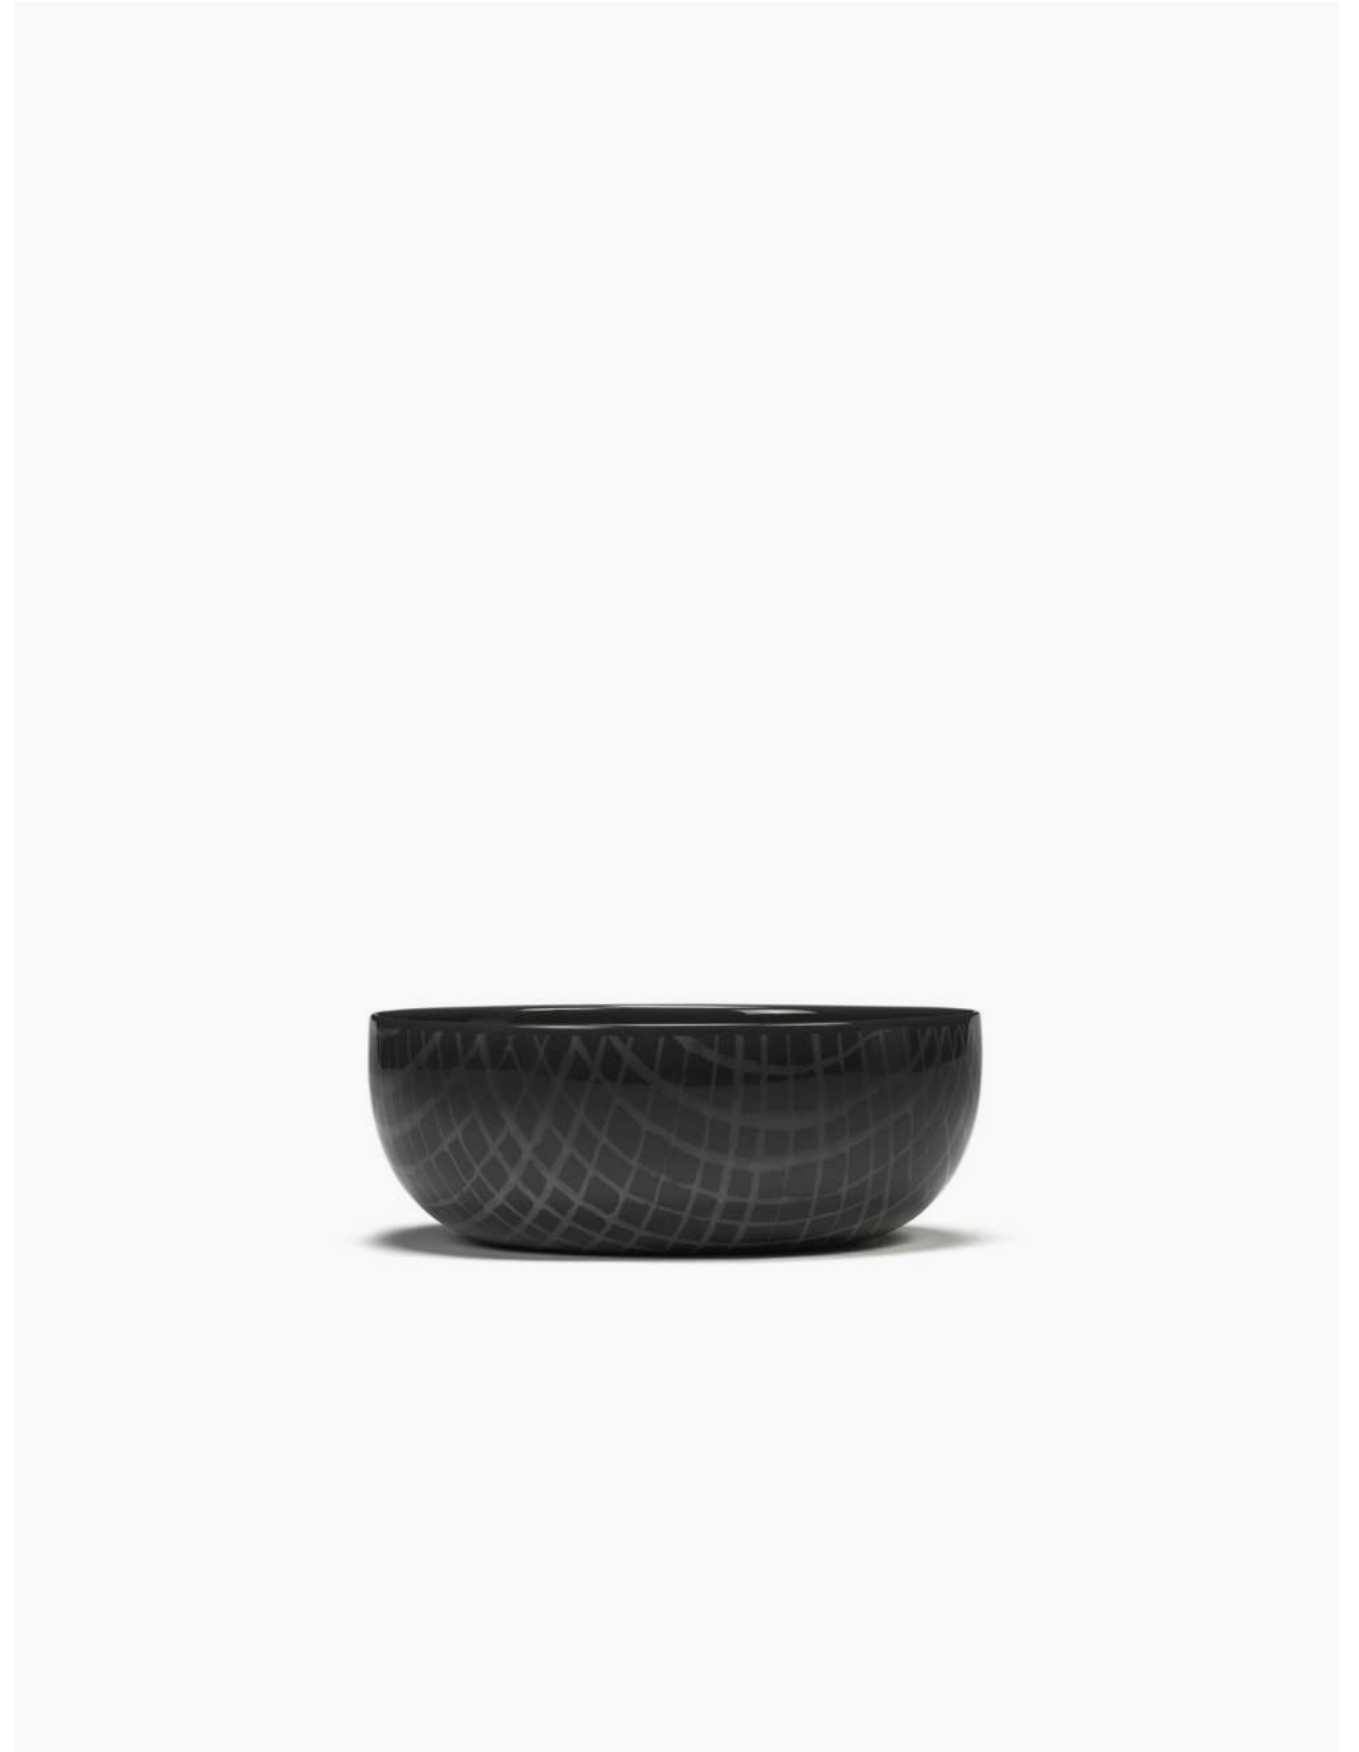

To complement the contemporary references of the porcelain, Wearstler developed stemware that draws upon amber tones found in ancient glass from across the globe. Taking a rectilinear shape, the light and airy color application juxtaposes the unusually thick and straight nature of its form - creating an unexpected harmony with the graphic patterned dishes.

ZUMA — GLASSWARE

Elevating modern glassware to sculptural forms, *Zuma* glassware is timeless with simple geometries in playful proportions enriched by a deep amber color gradient.

ZUMA — TABLEWARE

Product overview