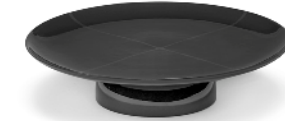

BOWL L  
PACIFIC  
B4023110-800  
D28,5 H11,5 CM  
D11,22 H4,53 INCH

BOWL XXS  
SIENNA  
B4023106-104  
D9 H3,5 CM  
D3,54 H1,38 INCH

BOWL XS  
SIENNA  
B4023107-104  
D12,5 H5 CM  
D4,92 H1,97 INCH

BOWL S  
SIENNA  
B4023108-104  
D15 H6 CM  
D5,91 H2,36 INCH

ZUMA — TABLEWARE

Porcelain serving dishes & cake stands

SERVING DISH  
SALT  
B4023116-001  
L46 W27 H2 CM  
L18,11 W10,63 H0,79 INCH

CAKE STAND  
SALT  
B4023117-001  
L33 W33 H8 CM  
L12,99 W12,99 H3,15 INCH

SERVING DISH  
PACIFIC  
B4023116-800  
L46 W27 H2 CM  
L18,11 W10,63 H0,79 INCH

CAKE STAND  
PACIFIC  
B4023117-800  
L33 W33 H8 CM  
L12,99 W12,99 H3,15 INCH

SERVING DISH  
SIENNA  
B4023116-104  
L46 W27 H2 CM  
L18,11 W10,63 H0,79 INCH

CAKE STAND  
SIENNA  
B4023117-104  
L33 W33 H8 CM  
L12,99 W12,99 H3,15 INCH

ZUMA — TABLEWARE

Porcelain cups & saucers

ESPRESSO CUP  
SALT  
B4023111-001  
D8 H4 CM  
D3,15 H1,57 INCH  
10 CL / 3 OZ

SAUCER ESPRESSO CUP  
SALT  
B4023112-001  
D10,5 H0,9 CM  
D4,13 H0,35 INCH