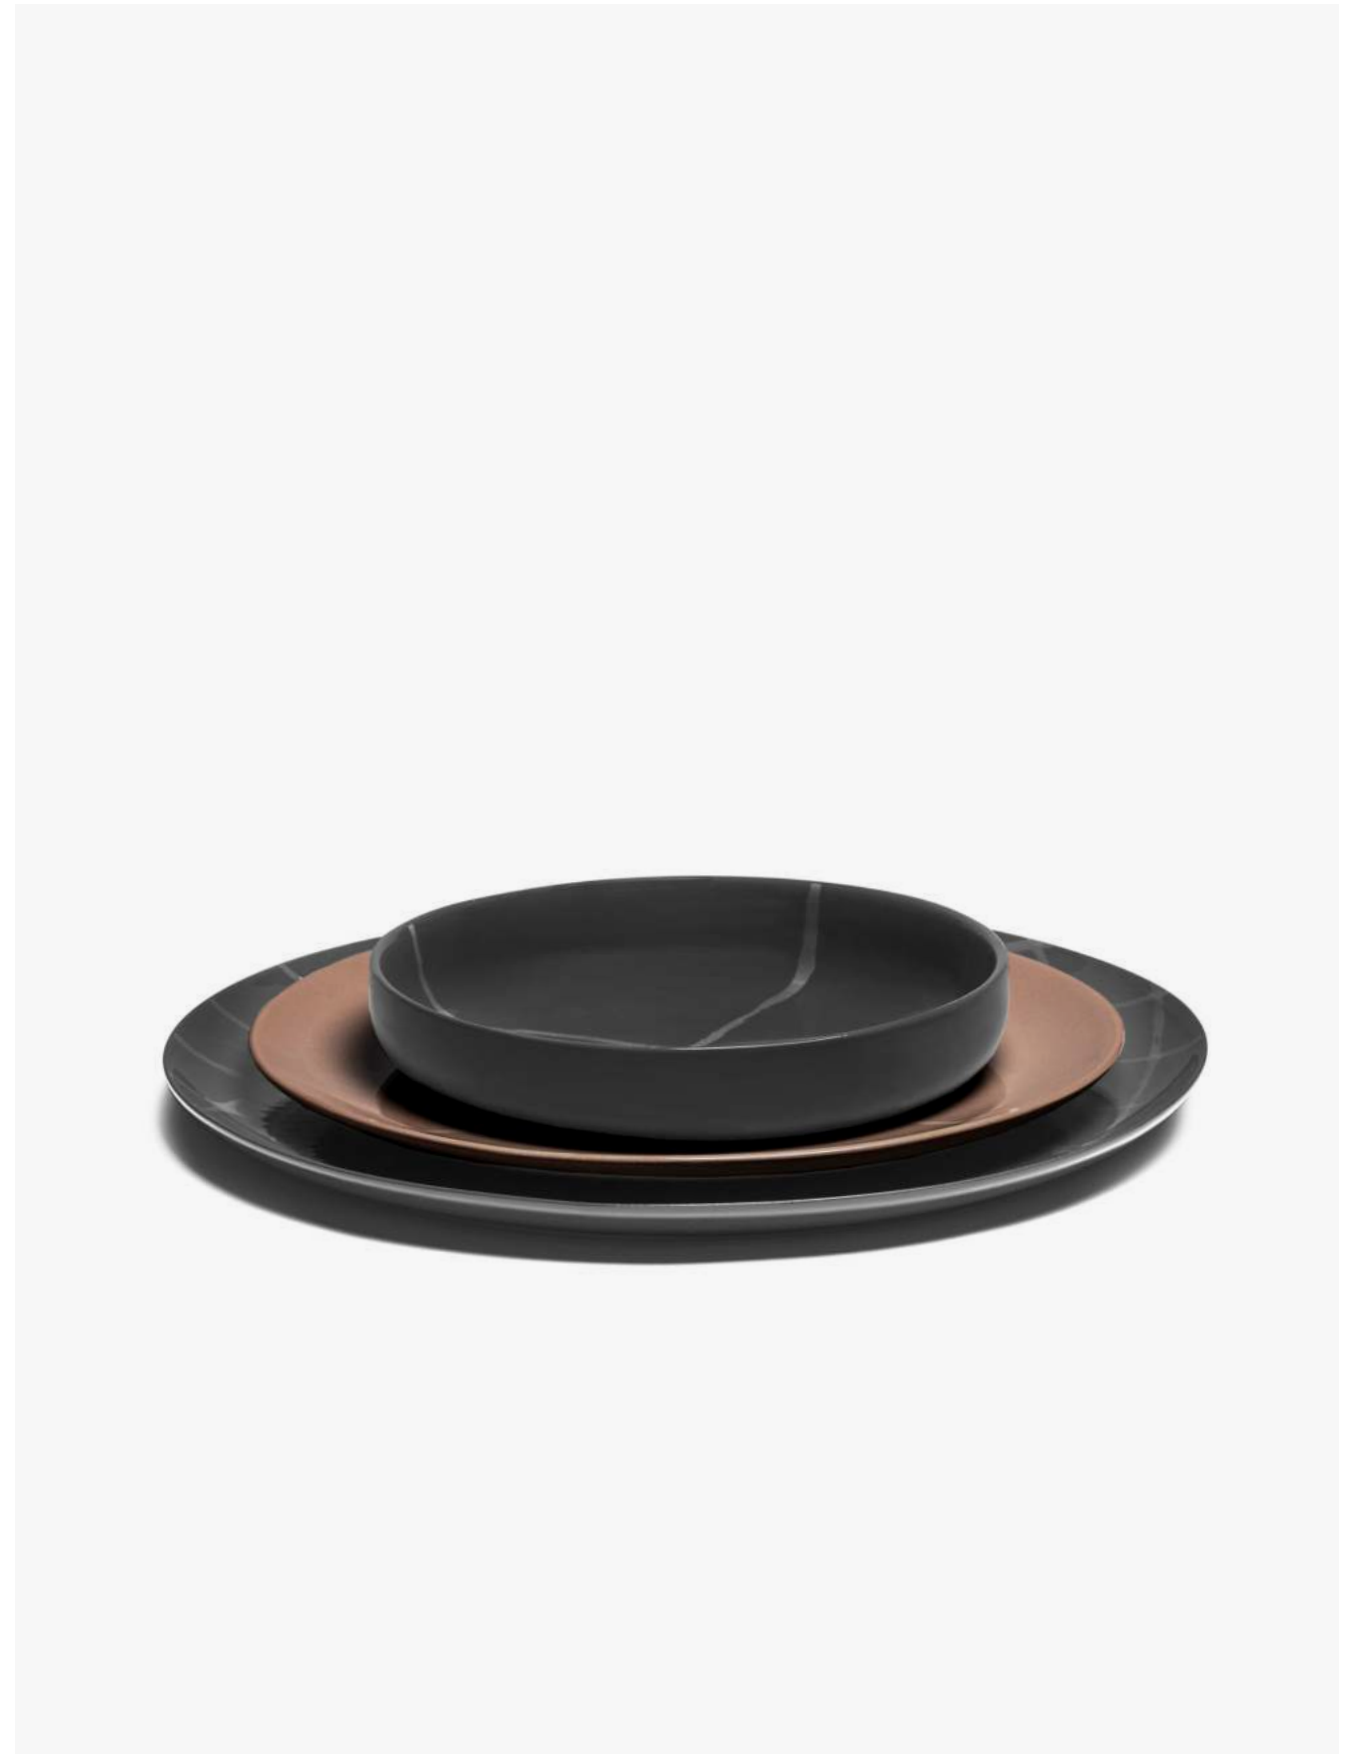

To complement the contemporary references of the porcelain, Wearstler developed stemware that draws upon amber tones found in ancient glass from across the globe. Taking a rectilinear shape, the light and airy color application juxtaposes the unusually thick and straight nature of its form - creating an unexpected harmony with the graphic patterned dishes.