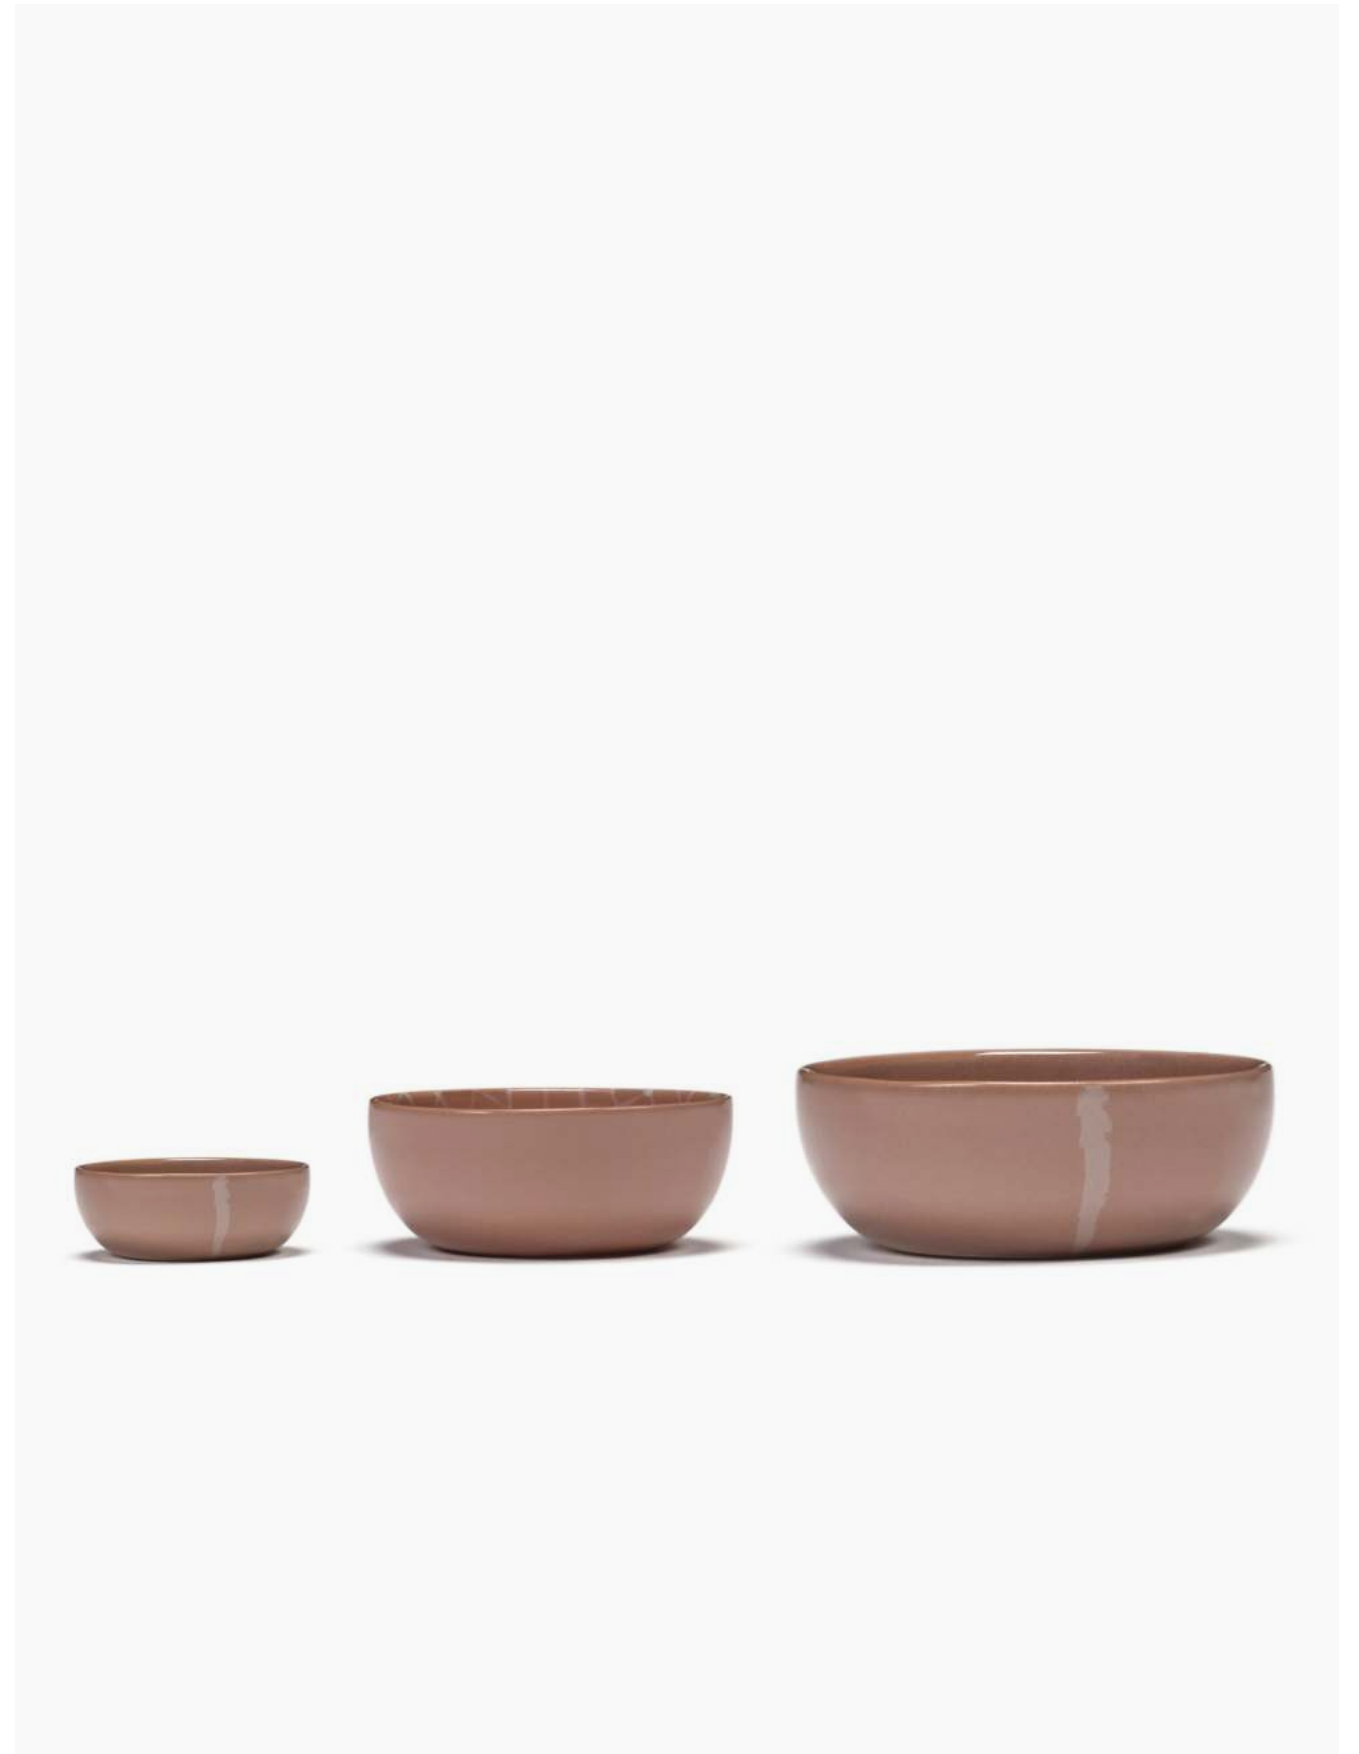

To complement the contemporary references of the porcelain, Wearstler developed stemware that draws upon amber tones found in ancient glass from across the globe. Taking a rectilinear shape, the light and airy color application juxtaposes the unusually thick and straight nature of its form - creating an unexpected harmony with the graphic patterned dishes.