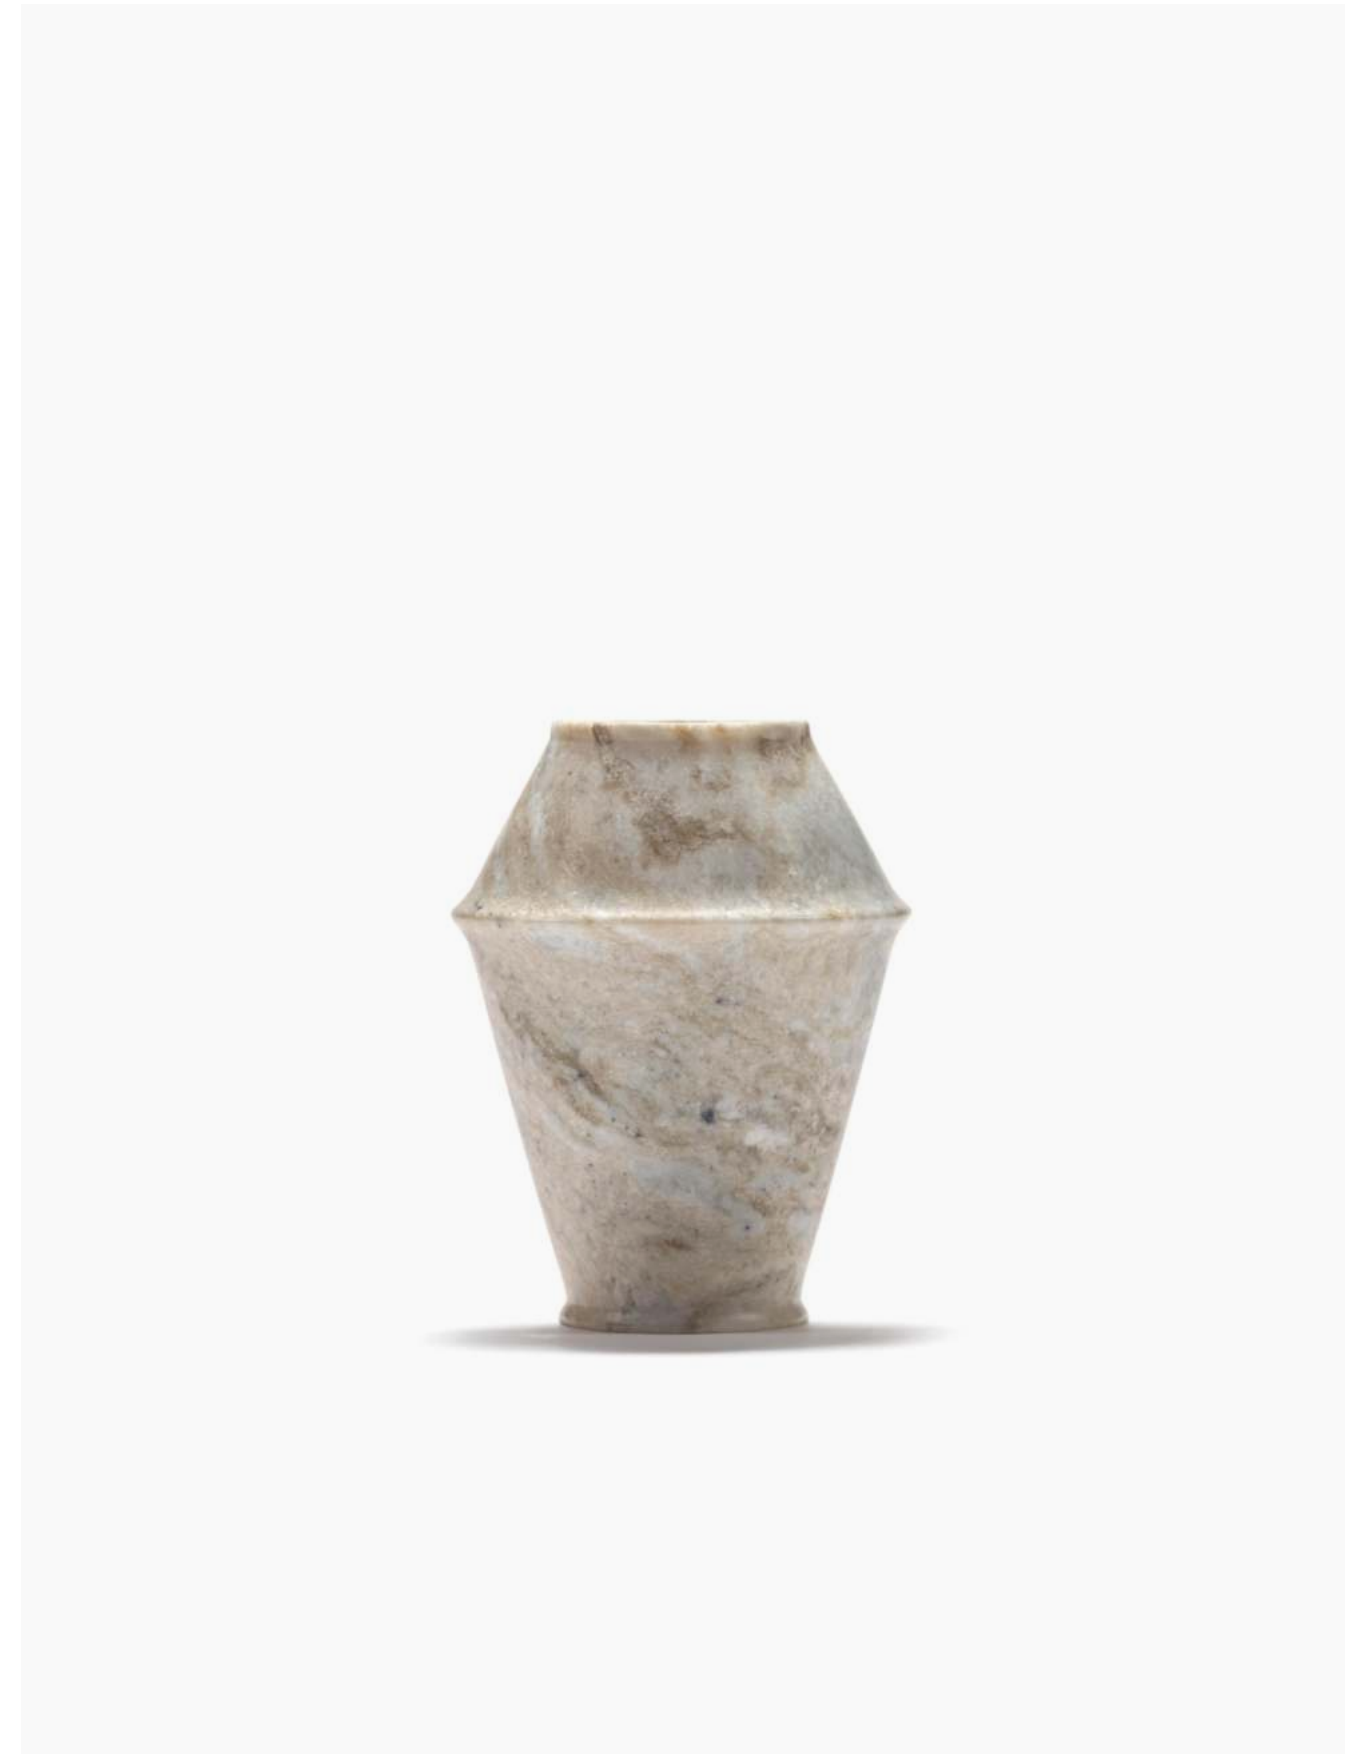

DUNE — TABLE & KITCHEN ACCESSORIES

Dune illustrates the reverberating vibrations of drifting sands with its intricate veining detail and earthy color palette. An extension of the *Dune* ceramics, this collection of understated bowls and vessels lends a sense of movement to any dining setting.