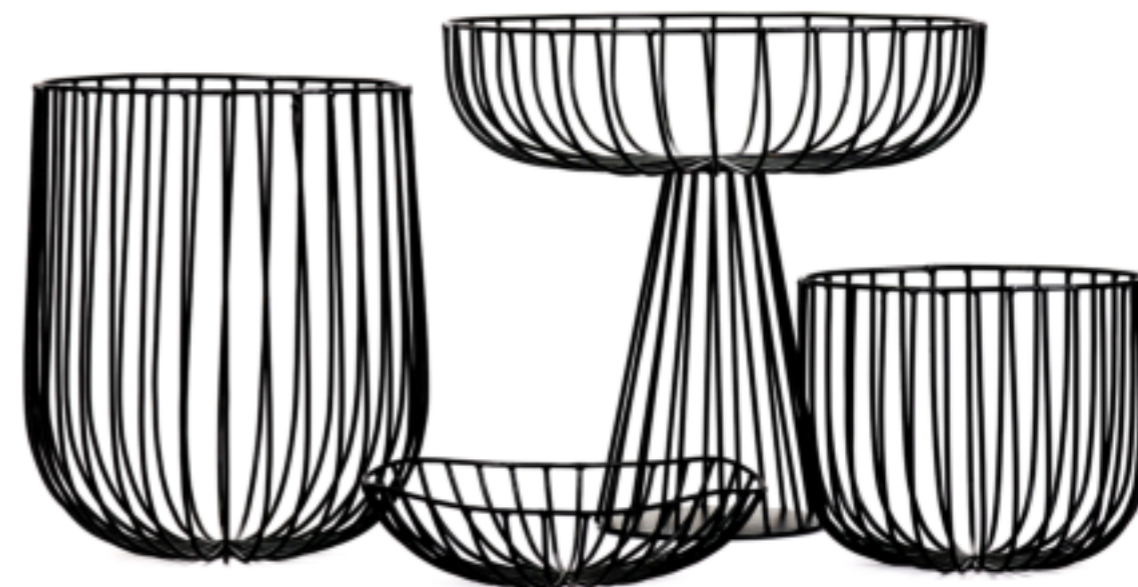

SERAX

Antonino Sciortino

METAL SCULPTURES

METAL SCULPTURES

Antonino Sciortino

The hands of the Milan (Italy)-based designer Antonino Sciortino bring metal to life. Objects shaped from soft iron create a sculpture-like aura. The handcrafted finish emphasizes the soul we recognize in each object. Can be perfectly integrated in a wide range of interior spaces because of their pure forms and the vintage look and finish.