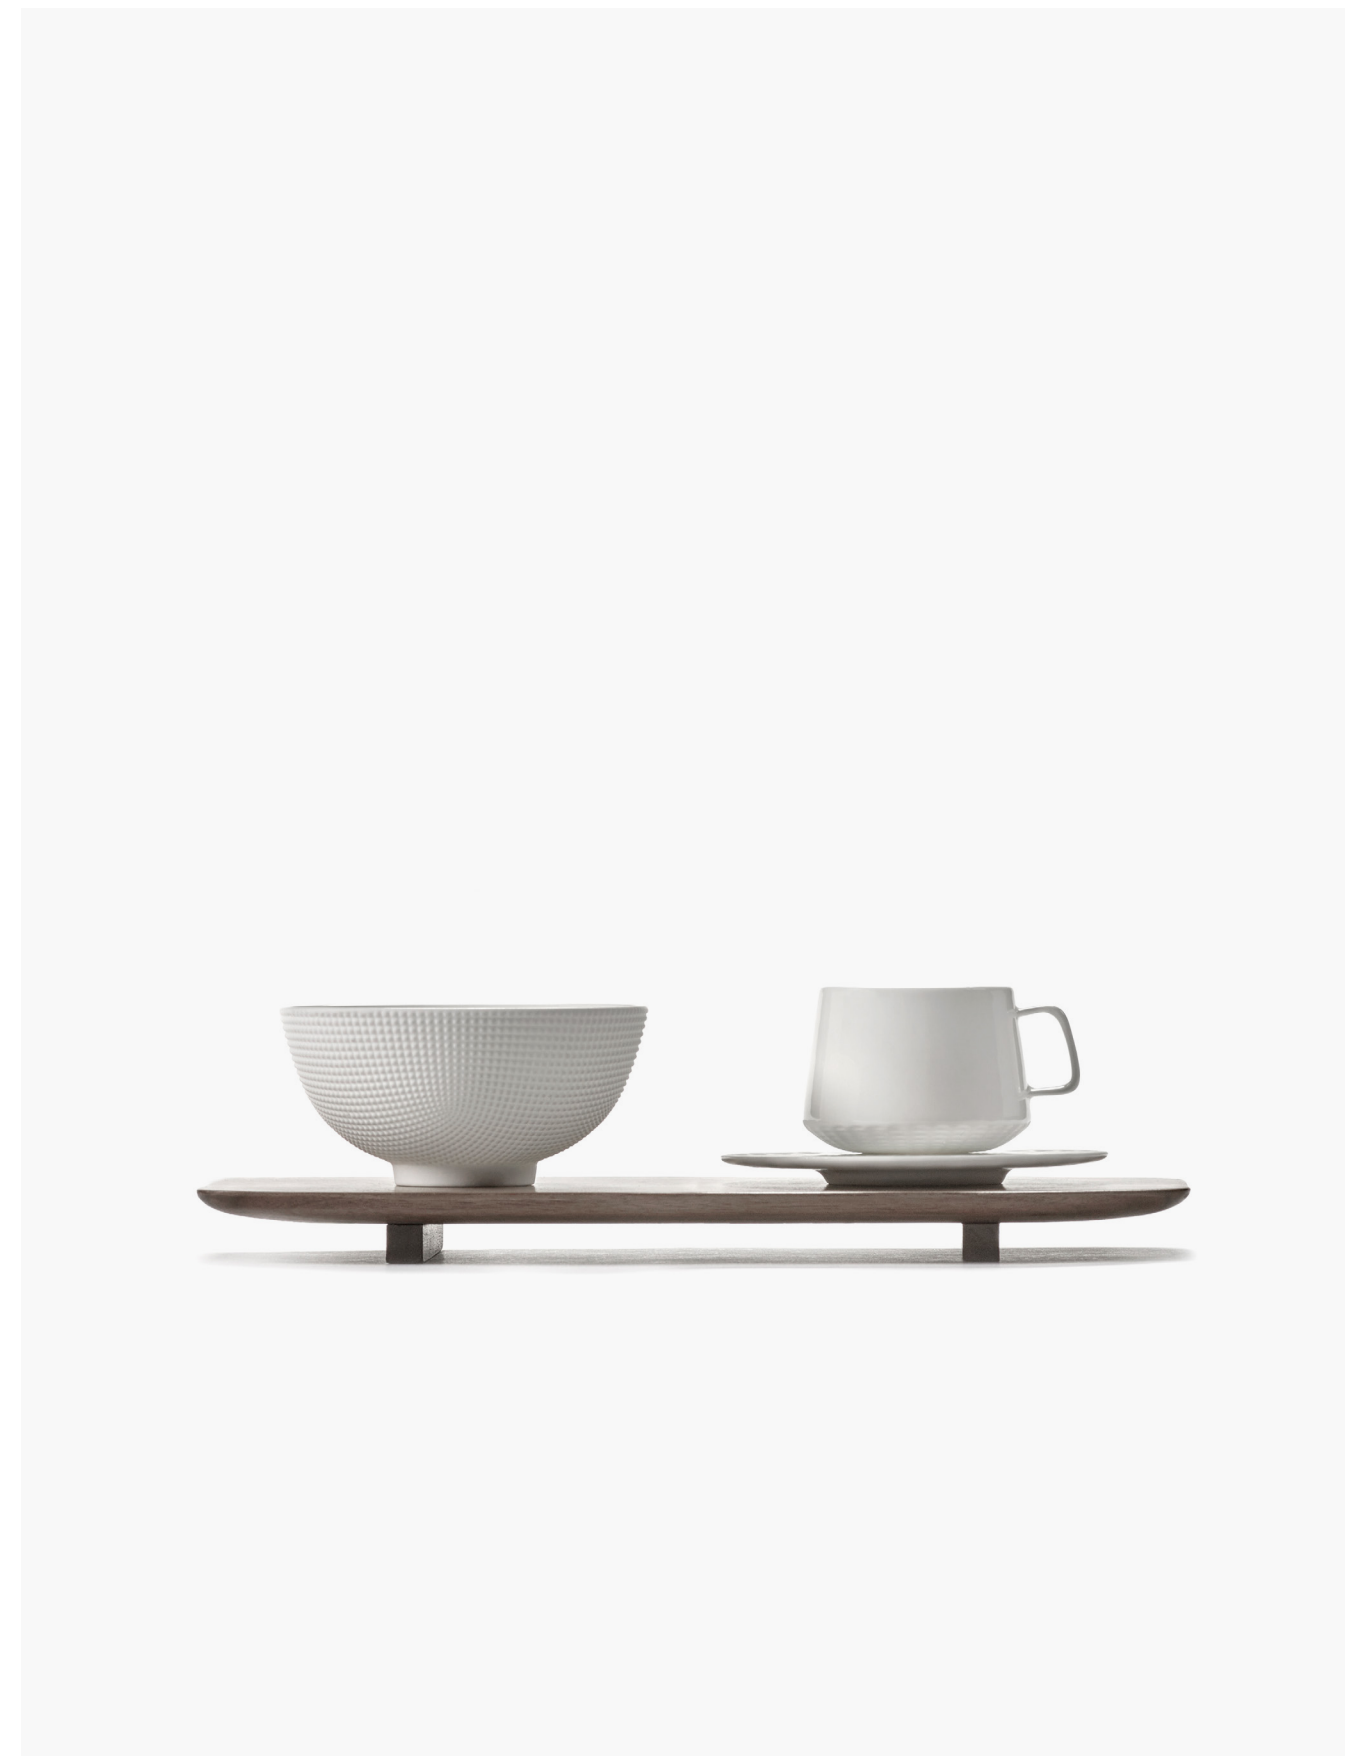

NIDO — TABLEWARE

With *Nido*, Ann Van Hoey has designed a playful and contemporary table setting that expands on the great tradition of high-quality fine bone china tableware. The collection is a seamless expression of materials, craftsmanship and geometric patterns, that resonates with a vibrant energy to make an immediately classic collection for homes and hospitality alike.

NIDO — GLASSWARE

The porcelain tableware is complemented by 4 simple glasses that share the same shapes as the cups. The tumbler, is robust in-hand but refined on table. The coup is a classic saucer shape, ideal for occasions where sparkling wines or cocktails are served. The wine glasses echo the cup and tumbler with an elongated stem and tulip-like shape – perfect for serving any beverage meant to be savoured.

NIDO — WOODEN TRAYS

The simple wooden trays in walnut – inspired by the ancient Japanese Gongfu tea tray – present the porcelain forms in a beautiful contrast of classic materials. Around the edges, the wood is tapered to a fine lip, and at the bottom small feet are provided to make this stable while appearing to float. The tray corners are curved and elongated complimenting the wood grain and further refining the silhouette.