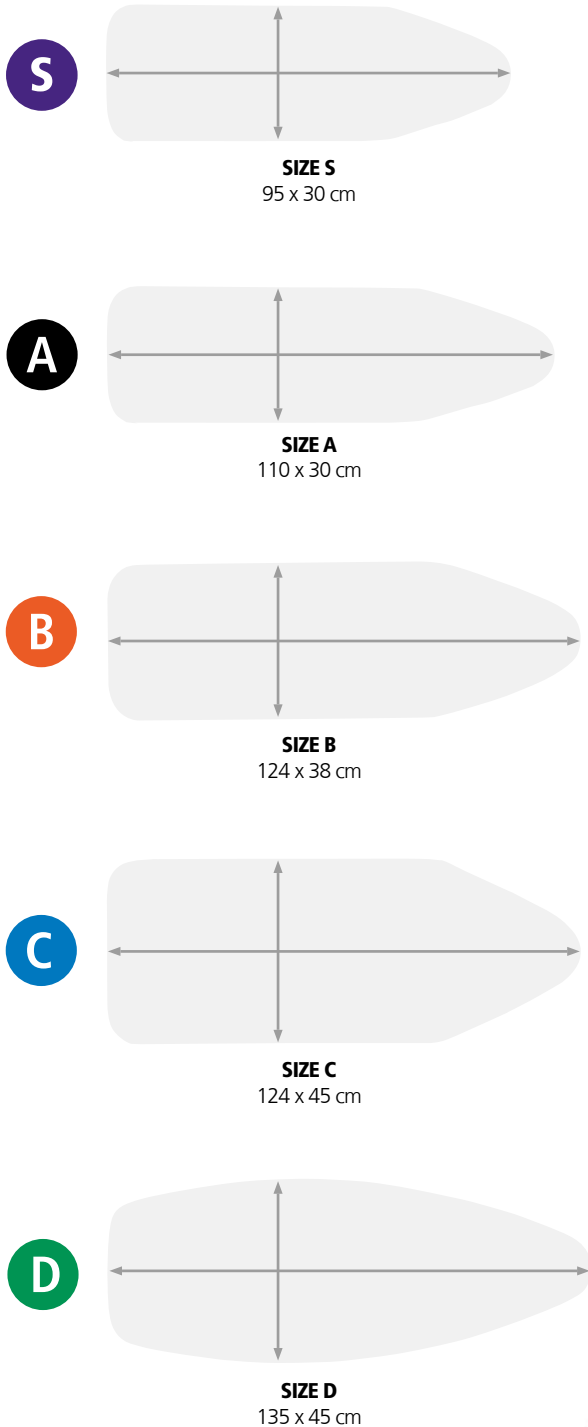

N New
* Until end of stock

ALL ABOUT IRONING.

IRONING BOARD DIMENSIONS

IRON REST AND HOLDERS

STEAM IRON REST

- Suitable for standard and steam irons
- Iron: max. 5.3"

SOLID STEAM IRON REST

- Suitable for standard and steam irons
- Iron: max. 5.9"