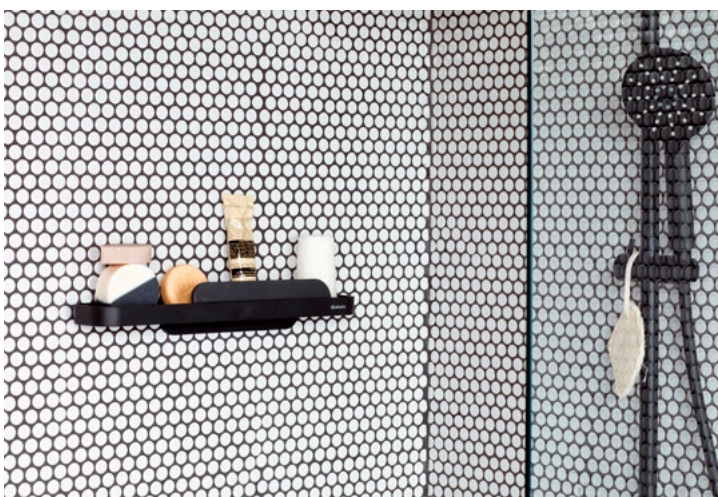

EVERYTHING AT HAND

Organise the shower in one go with the smart Brabantia MindSet Shower Shelf with Squeegee. The shelf holds shampoo or shower gel. The small squeegee has a minimalist design and is made to streak-free wipe off the shower door and tiles. For extra relaxing showers.

See page 79