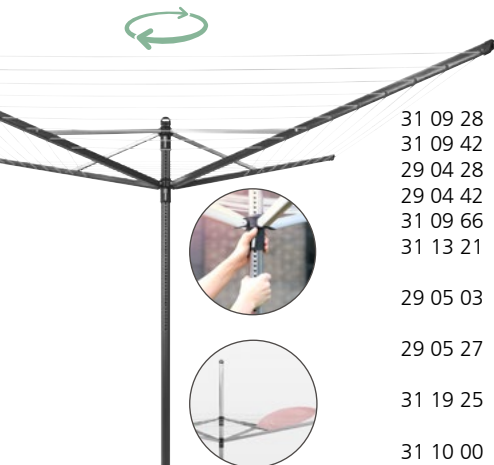

Art. No.	Description	Pieces/ pack	Pieces/ master carton	
FOLDABLE LAUNDRY BASKET, 35L				
10 56 85	Grey	1	12	
23 27 01 N	Pepper Black	1	12	
FOLDABLE LAUNDRY BASKET, 40L				
11 81 80	Grey	1	8	
23 27 25 N	Pepper Black	1	8	
DRYING OUTSIDE				
ROTARY ESSENTIAL				
31 06 45	30 metres, 3 Arms, Plastic Ground Tube	Metallic Grey	1	1
31 06 69	40 metres, 4 Arms, Plastic Ground Tube	Metallic Grey	1	1
32 32 01	40 metres, 4 Arms, Plastic Ground Tube, Cover	Metallic Grey	1	1
31 06 83	50 metres, 4 Arms, Plastic Ground Tube	Metallic Grey	1	1
ROTARY TOPSPINNER				
31 07 68	40 metres, Plastic Ground Tube	Metallic Grey	1	1
31 07 44	40 metres, Self Assembly Metal Soil Spear	Metallic Grey	1	1
31 08 43	50 metres, Plastic Ground Tube	Metallic Grey	1	1
31 08 05	50 metres, Self Assembly Metal Soil Spear	Metallic Grey	1	1
29 03 43	50 metres, Self Assembly Metal Soil Spear	Anthracite	1	1
29 03 67 *	50 metres, Self Assembly Metal Soil Spear	Leaf Green	1	1
31 08 29	50 metres, Self Assembly Metal Soil Spear, Cover	Metallic Grey	1	1
31 08 67	60 metres, Self Assembly Metal Soil Spear	Metallic Grey	1	1
31 13 69 *	60 metres, Metal Soil Spear, Crate packed		24	24
ROTARY LIFT-O-MATIC				
31 09 28	40 metres, Self Assembly Metal Soil Spear	Metallic Grey	1	1
31 09 42	50 metres, Self Assembly Metal Soil Spear	Metallic Grey	1	1
29 04 28	50 metres, Self Assembly Metal Soil Spear	Anthracite	1	1
29 04 42 *	50 metres, Metal Soil Spear	Leaf Green	1	1
31 09 66	50 metres, Self Assembly Metal Soil Spear and Cover	Metallic Grey	1	1
31 13 21	50 metres, Self Assembly Metal Soil Spear, Cover, Peg Bag and Pegs	Metallic Grey	1	1
29 05 03	50 metres, Self Assembly Metal Soil Spear, Cover, Peg Bag and Pegs	Anthracite	1	1
29 05 27	50 metres, Self Assembly Metal Soil Spear, Cover, Peg Bag and Pegs	Leaf Green	1	1
31 19 25	50 metres, Metal Soil Spear, Cover, Clothes peg bag, Smart Pegs, Crate packed	Metallic Grey	24	24
31 10 00	60 metres, Self Assembly Metal Soil Spear	Metallic Grey	1	1
31 10 48	60 metres, Self Assembly Metal Soil Spear and Cover	Metallic Grey	1	1
22 28 87	50 metres, Metal Soil Spear, Cover, Peg Bag and Pegs	Spring Pink	1	1
29 99 40	50 metres, Metal Soil Spear	Metallic Grey	1	1