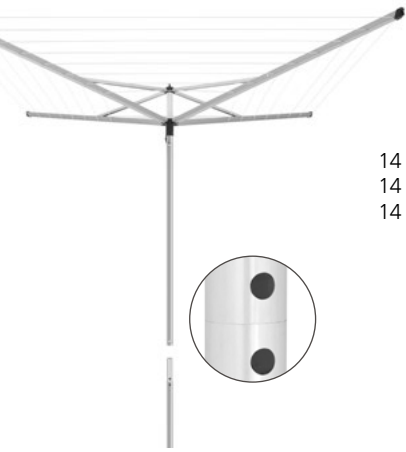

Art. No.	Description		Pieces/ pack	Pieces/ master carton
	ROTARY SPLIT POLE			
14 63 43 *	Essential, 40 metres, Plastic Ground Tube	Metallic Grey	1	1
14 69 09	Topspinner, 40 metres, Metal Soil spear	Metallic Grey	1	1
14 69 47	Lift-O-Matic, 40 metres, Metal Soil spear	Metallic Grey	1	1

	ROTARY LIFT-O-MATIC ADVANCE			
10 02 22	50 metres, Plastic Ground Tube, Cover and Peg Bag	Metallic Grey	1	1
10 02 46	50 metres, Metal Soil Spear, Cover and Peg Bag	Metallic Grey	1	1
10 02 60	60 metres, Plastic Ground Tube, Cover and Peg Bag	Metallic Grey	1	1
11 71 45	60 metres, Metal Soil Spear, Cover and Peg Bag	Metallic Grey	1	1