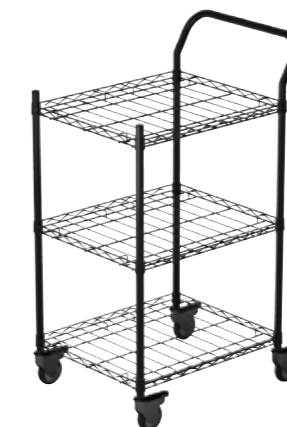

Pirlo Dark Grey LED
Rechargeable Table Light
Contains Lithium Battery
13.0cm x 27.0cm H
LMPPIR300GRY
LMPPIR300GRY6 6 Pack

Pirlo White LED
Rechargeable Table Light
Contains Lithium Battery
13.0cm x 27.0cm H
LMPPIR300WHT
LMPPIR300WHT6 6 Pack

accessories

Lampa Magnetic Charging
Tray UK PLUG
(Holds 6)
LMPTOWRUKPLUG

Lampa Magnetic Charging
Tray EU PLUG
(Holds 6)
LMPTOWREUPLUG

Stocked in the European Warehouse.

Lampa Trolley
LTROLY

Non-Stock

The Fusion Buffet System is a versatile mix of products including risers, shelves, baskets and juicers that can be outfitted with an assortment of inserts like induction ranges or grills. This system features unique, recycled teak lumber in Ash Grey, Grey Wash and Natural finishes. The look and feel of the Fusion Bakery Boxes brings upscale, rustic chic to your buffet, while its functionality offers an opportunity to bring your presentation to new heights. This system is complimented perfectly by the Square & Rectangle Metal Risers.