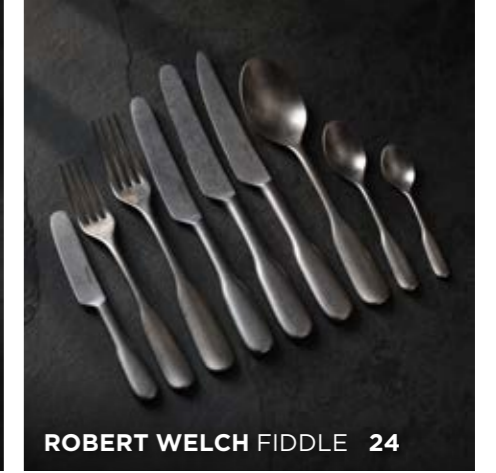

luxury bone china

WILLIAM EDWARDS
 Quill34
 Quanta.....36
 Ranges now in stock38
 Whiteware.....40

FOLIO CONCORDE 18

New Products

STEELITE DISTINCTION ALINA 6

STEELITE PERFORMANCE AMARI 8

FOLIO CONCORDE 18

FOLIO TERRACE 20