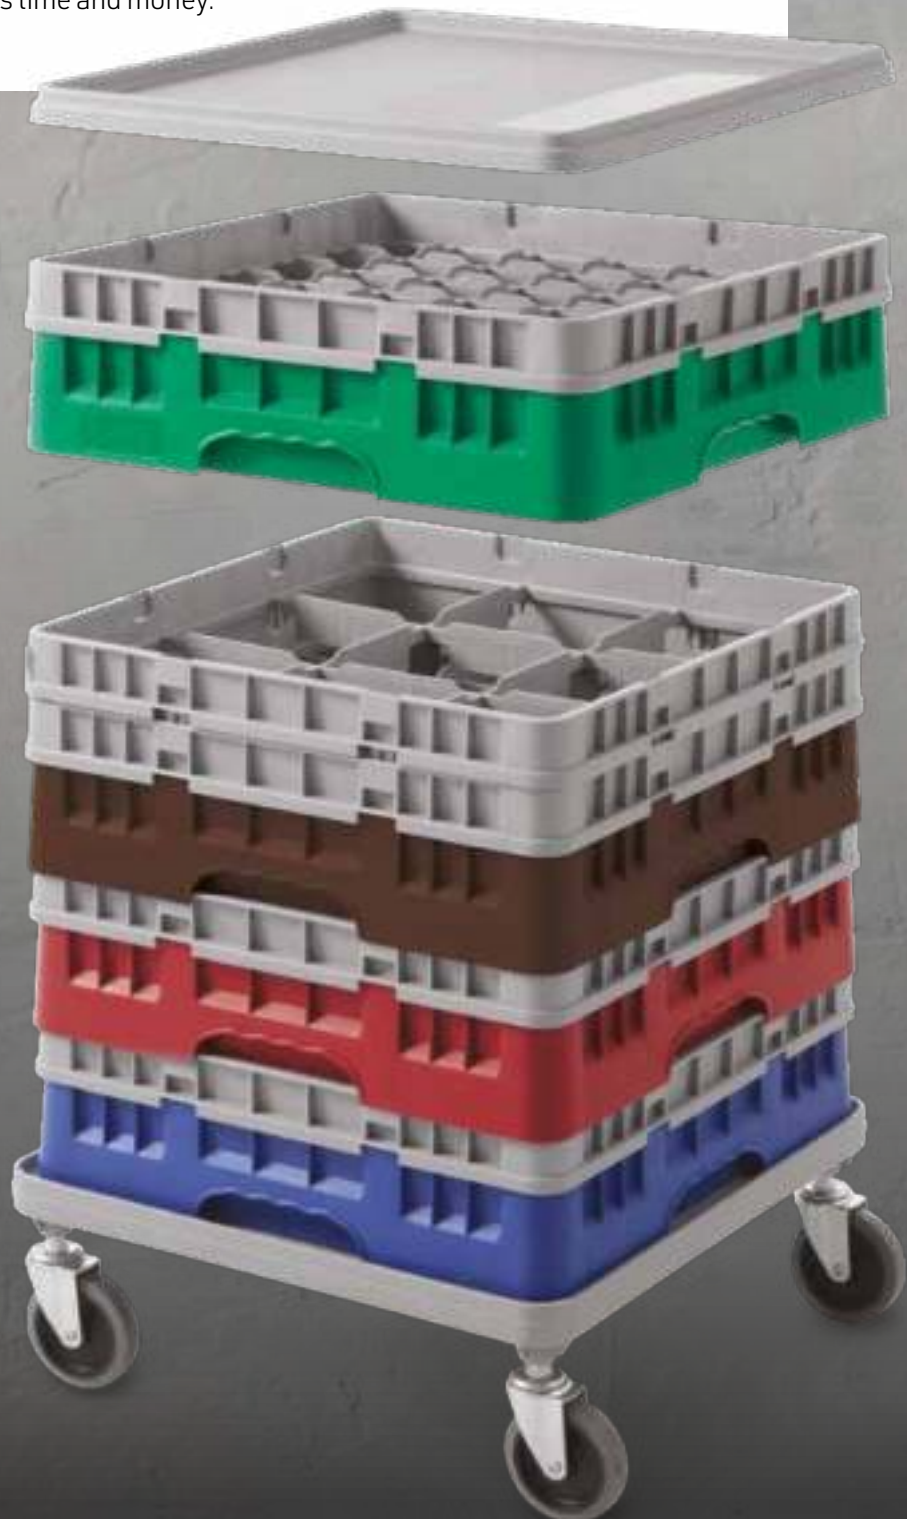

SMART RACK

The perfect Washing & Sanitary Storage System

Glassware stays clean when in storage, therefore no need to re-wash before use.

Open outer wall is closed & keeps out pollutions, such as dirty water, viruses, insect and pest, contaminant, dust and dirty hand. Clean glassware would need to be washed again after being polluted, it wastes time and money.