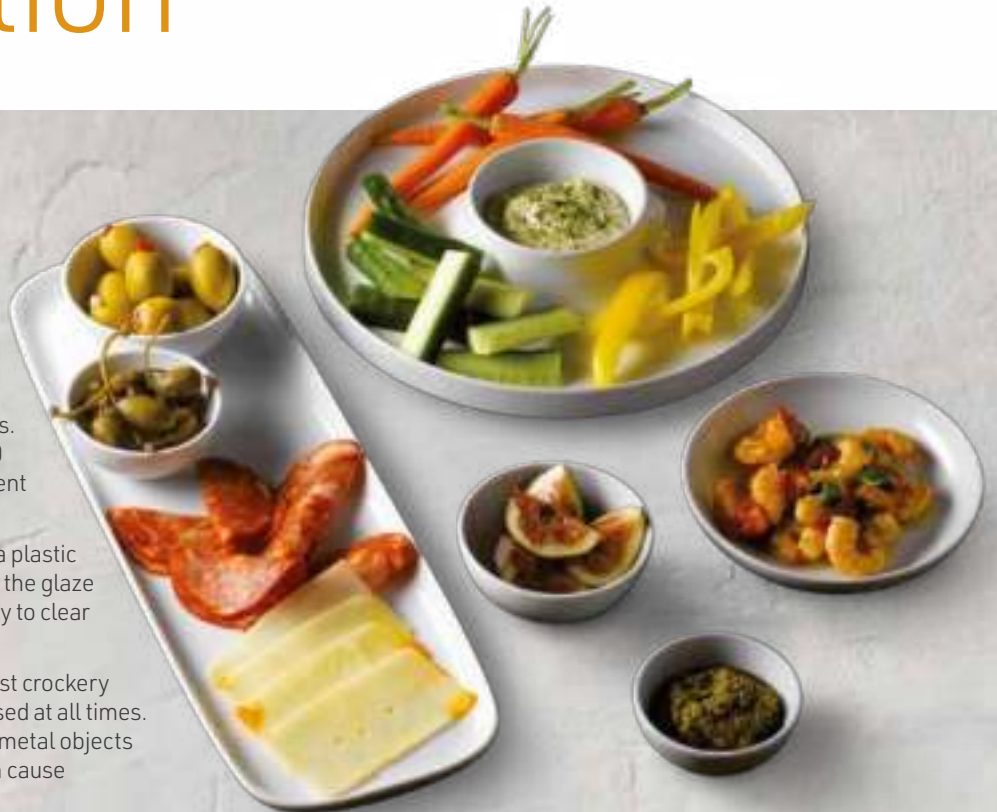

Product care information

Ceramic

All ceramic products are suitable for machine dishwashing.

It is important that the manufacturers washing guidelines be followed at all times. Excessive rinse temperatures i.e. above 60 degrees Celsius and overdosing of detergent will cause damage to the glaze surface.

If removing food residue prior to washing a plastic scraper should be used to avoid damaging the glaze surface. Never use metal utensils or cutlery to clear plates as this can cause metal marking.

Cutlery should never be washed in amongst crockery and specialist cutlery baskets should be used at all times. Do not machine wash crockery with other metal objects such as baking sheets and pans as this can cause metal marking.

Use rubber or plastic mats on stainless steel surfaces and shelving in order to reduce the potential for metal marking.