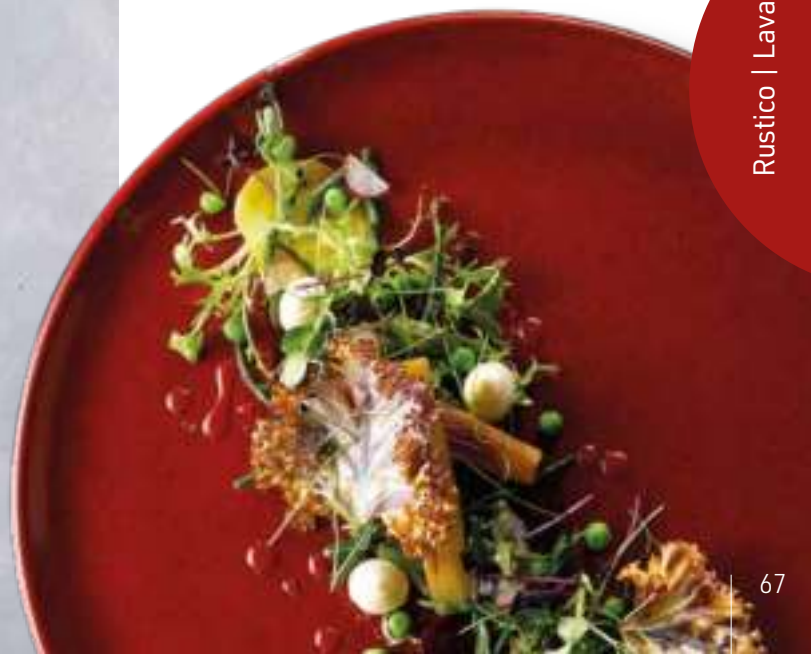

Lava

Vibrant in colour, Lava works perfectly alone or alongside other ranges to create visually striking presentation.