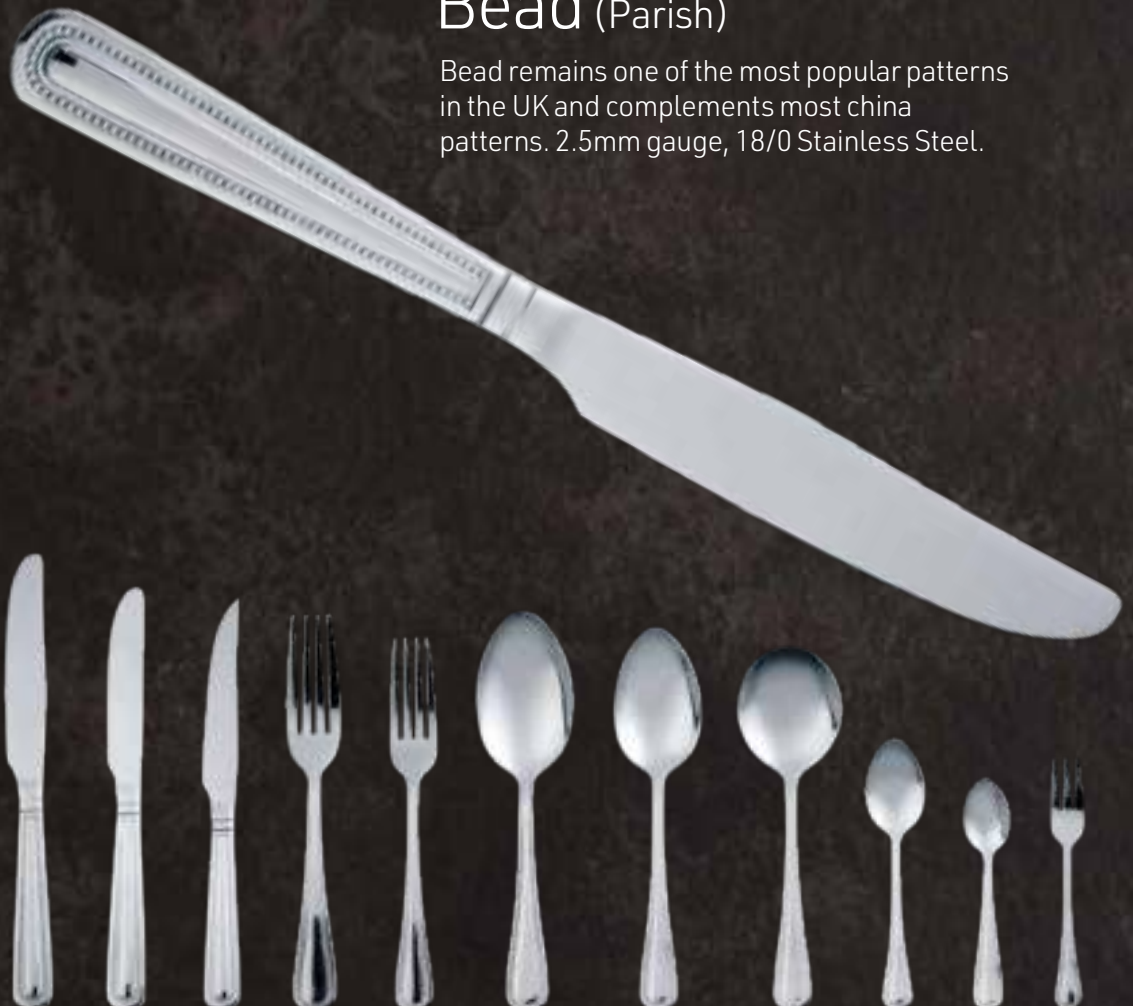

Bead (Parish)

Bead remains one of the most popular patterns in the UK and complements most china patterns. 2.5mm gauge, 18/0 Stainless Steel.