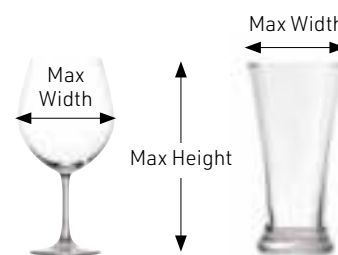

Choose the correct rack

1

Measure the maximum diameter of the glass (stemware or tumbler) to determine the number of compartments.

2

Measure the maximum height of the glass (stemware or tumbler) to the top edge of the rim to determine the compartment height.

9 Compartment Rack - Maximum Glass Width 14.8cm

	Max Height 9cm	Max Height 13.2cm	Max Height 17.4cm	Max Height 21.6cm	Max Height 25.8cm	Max Height 30cm
Code	AMB-0909**	AMB-0913**	AMB-0917**	AMB-0921**	AMB-0925**	AMB-0930**
Rack Dimension	50 x 20 x 14.3cm	50 x 50 x 18.4cm	50 x 50 x 22.5cm	50 x 50 x 26.7cm	50 x 50 x 30.8cm	50 x 50 x 34.9cm

16 Compartment Rack - Maximum Glass Width 10.9cm

	Max Height 9cm	Max Height 13.2cm	Max Height 17.4cm	Max Height 21.6cm	Max Height 25.8cm	Max Height 30cm
Code	AMB-1609**	AMB-1613**	AMB-1617**	AMB-1621**	AMB-1625**	AMB-1630**
Rack Dimension	50 x 20 x 14.3cm	50 x 50 x 18.4cm	50 x 50 x 22.5cm	50 x 50 x 26.7cm	50 x 50 x 30.8cm	50 x 50 x 34.9cm

25 Compartment Rack - Maximum Glass Width 8.7cm

	Max Height 9cm	Max Height 13.2cm	Max Height 17.4cm	Max Height 21.6cm	Max Height 25.8cm	Max Height 30cm
Code	AMB-2509**	AMB-2513**	AMB-2517**	AMB-2521**	AMB-2525**	AMB-2530**
Rack Dimension	50 x 20 x 14.3cm	50 x 50 x 18.4cm	50 x 50 x 22.5cm	50 x 50 x 26.7cm	50 x 50 x 30.8cm	50 x 50 x 34.9cm

36 Compartment Rack - Maximum Glass Width 7.2cm

	Max Height 9cm	Max Height 13.2cm	Max Height 17.4cm	Max Height 21.6cm	Max Height 25.8cm	Max Height 30cm
Code	AMB-3609**	AMB-3613**	AMB-3617**	AMB-3621**	AMB-3625**	AMB-3630**
Rack Dimension	50 x 20 x 14.3cm	50 x 50 x 18.4cm	50 x 50 x 22.5cm	50 x 50 x 26.7cm	50 x 50 x 30.8cm	50 x 50 x 34.9cm

49 Compartment Rack - Maximum Glass Width 6cm

	Max Height 9cm	Max Height 13.2cm	Max Height 17.4cm	Max Height 21.6cm	Max Height 25.8cm	Max Height 30cm
Code:	AMB-4909**	AMB-4913**	AMB-4917**	AMB-4921**	AMB-4925**	AMB-4930**
Rack Dimension	50 x 20 x 14.3cm	50 x 50 x 18.4cm	50 x 50 x 22.5cm	50 x 50 x 26.7cm	50 x 50 x 30.8cm	50 x 50 x 34.9cm

Remember to replace ** with a base colour code from the below options: