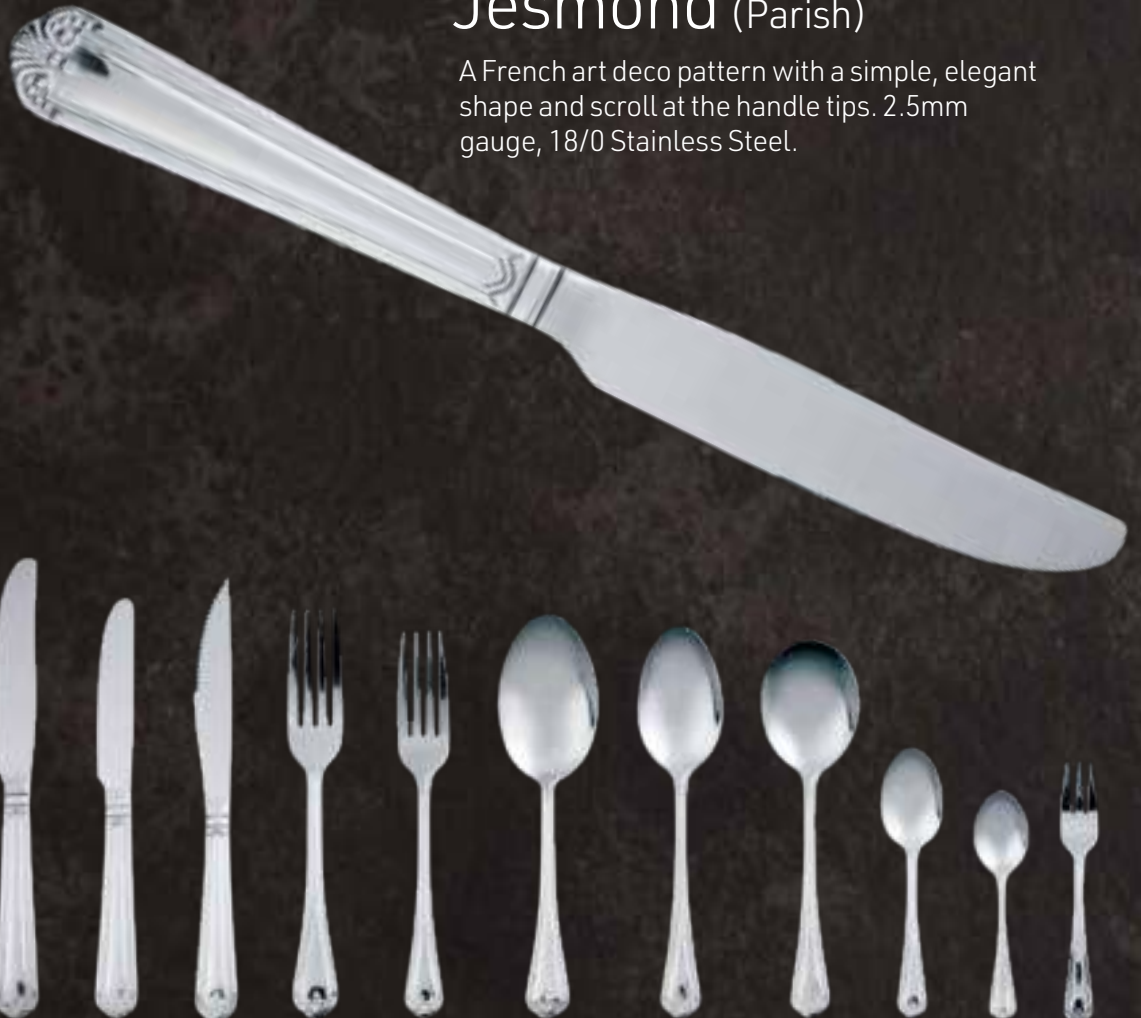

Jesmond (Parish)

A French art deco pattern with a simple, elegant shape and scroll at the handle tips. 2.5mm gauge, 18/0 Stainless Steel.