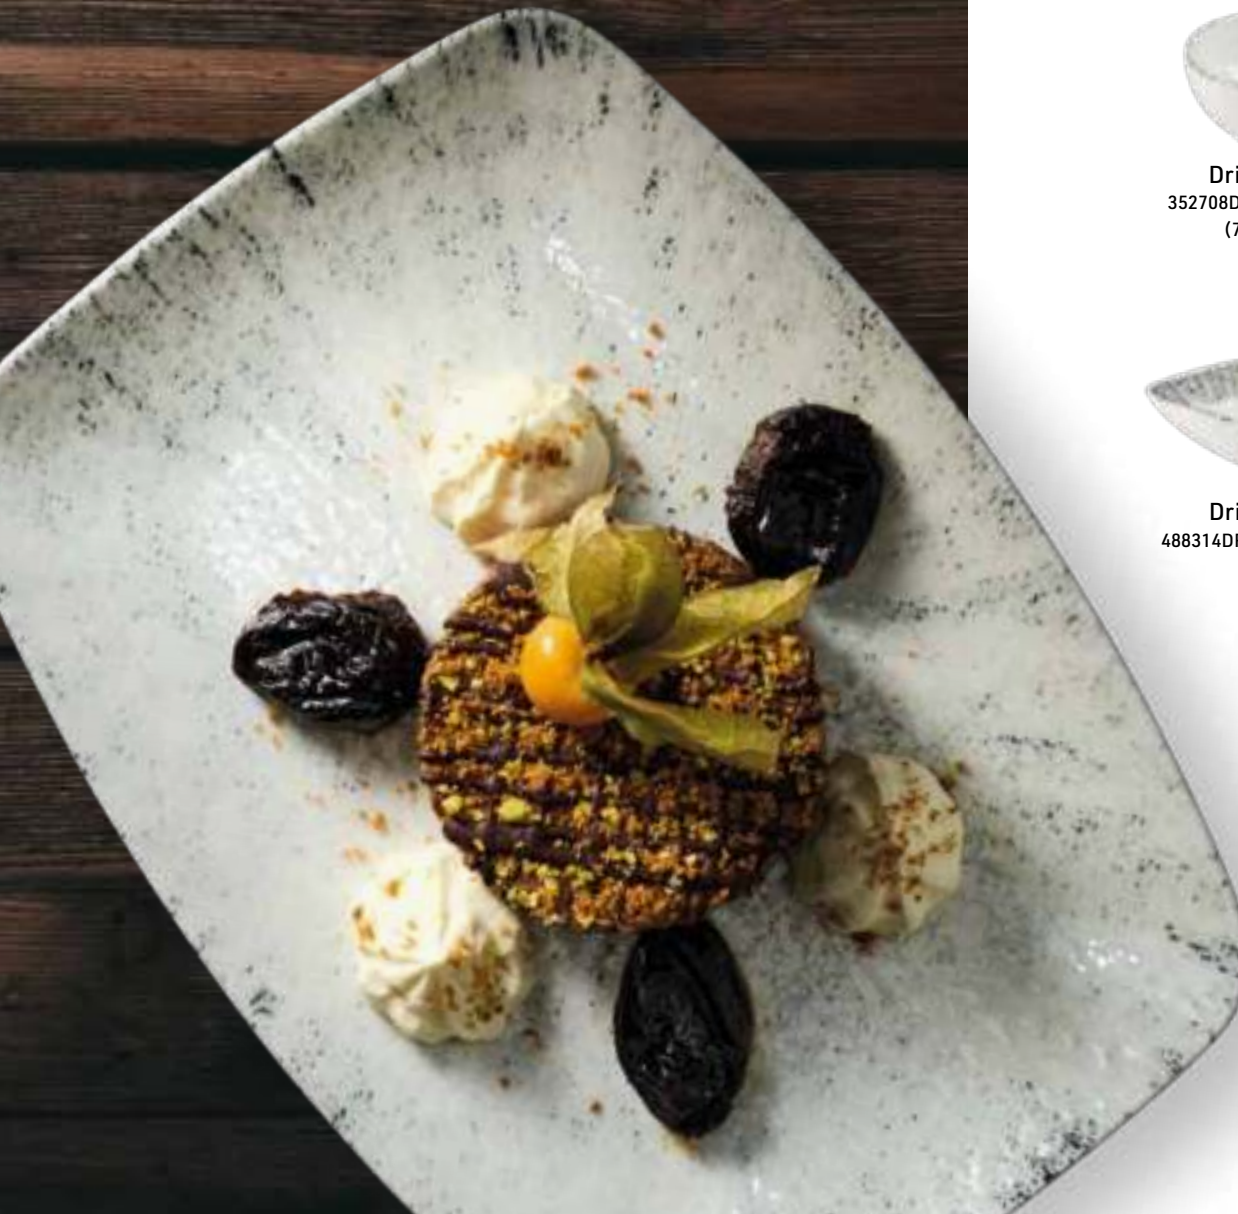

HIGH-SHINE GLAZE

Drift

Superbly suiting contemporary casual, with an all-over speckling effect and textured high-shine glaze, this versatile design works perfectly for varied menus.

All Drift items are microwave and dishwasher safe

NEW