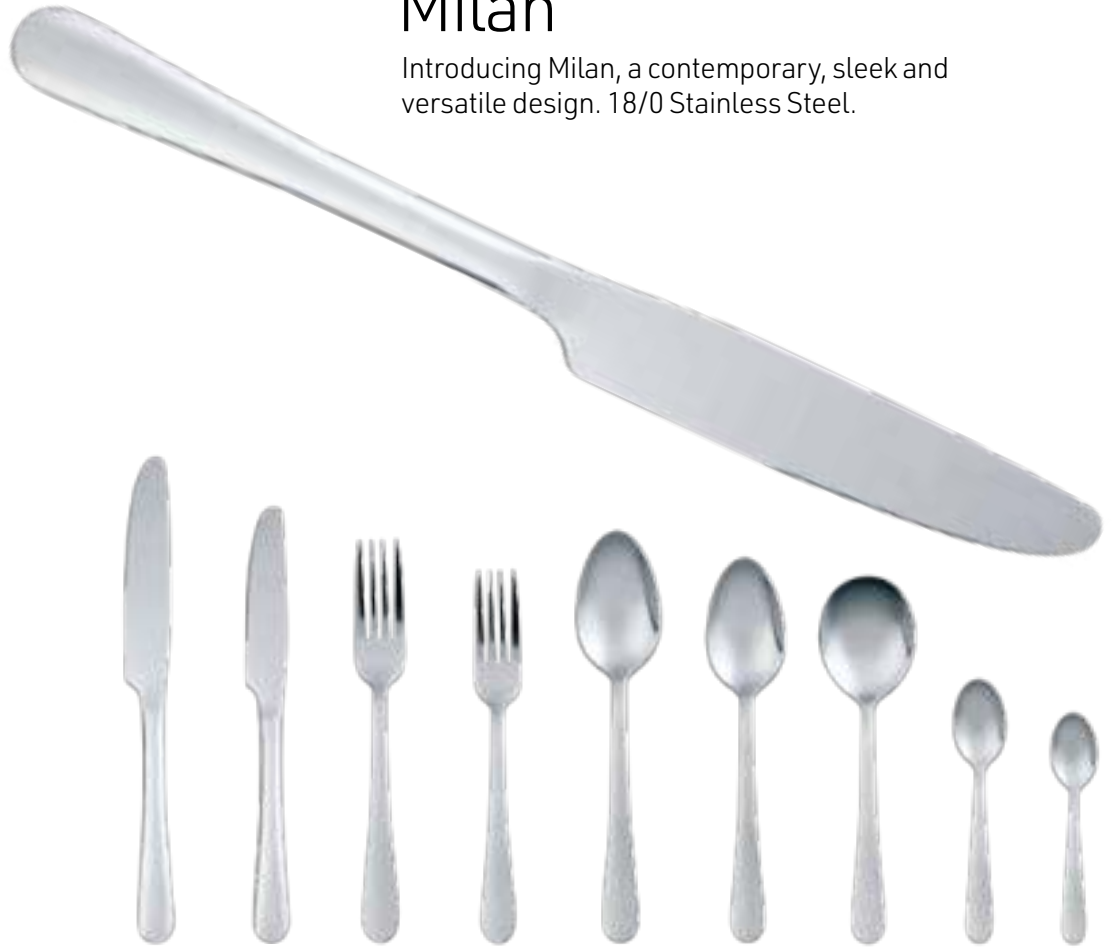

Table Knife

A4901 Pk:(12) 238mm (9³/₈"

Dessert Knife

A4905 Pk:(12) 213mm (8³/₈"

Table Fork

A4902 Pk:(12) 205mm (8"

Dessert Fork

A4906 Pk:(12) 181mm (7"

Table Spoon

A4903 Pk:(12) 208mm (8¹/₄"

Dessert Spoon

A4907 Pk:(12) 184mm (7¹/₄"

Soup Spoon

A4904 Pk:(12) 177mm (7"

Tea Spoon

A4908 Pk:(12) 138mm (5¹/₂"

Coffee Spoon

A4909 Pk:(12) 126mm (5"

Milan

Introducing Milan, a contemporary, sleek and versatile design. 18/0 Stainless Steel.