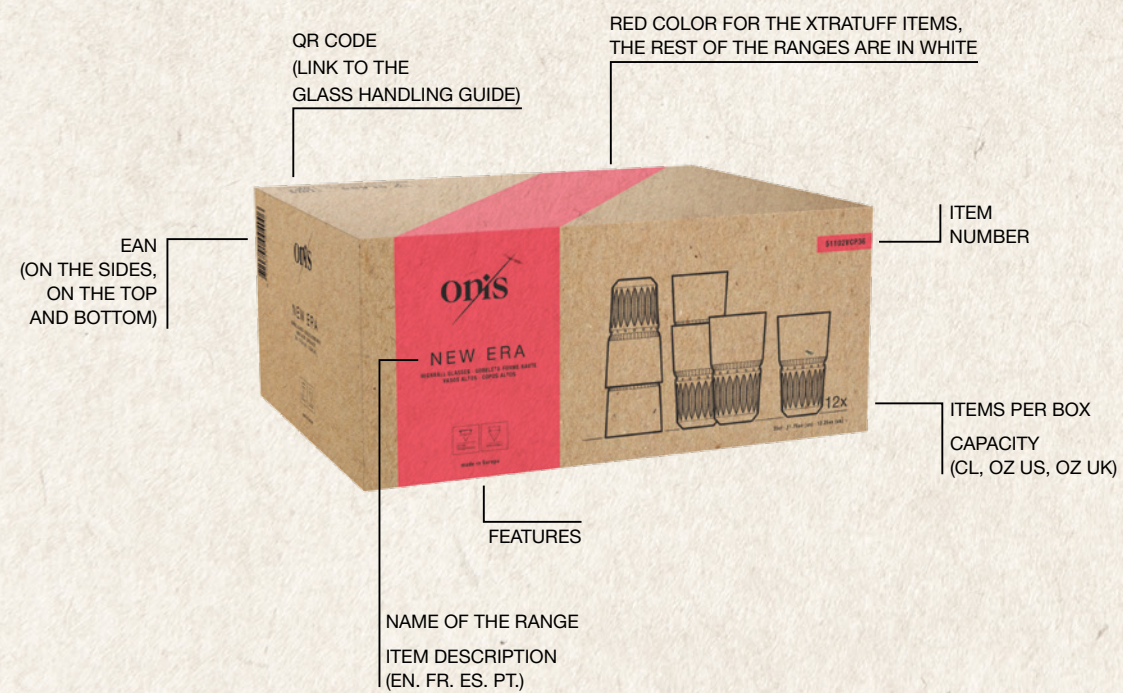

Only stack glasses which are designed for this.

Glasses in overhead racks should not touch.

Allow glasses time to cool before handling them.

ABOUT OUR PACKAGING

We have implemented eco-friendly packaging solutions, such as recycled cardboard materials and used a reduced number of inks. Designed to be easily recycled after use, reducing waste and conserving resources.