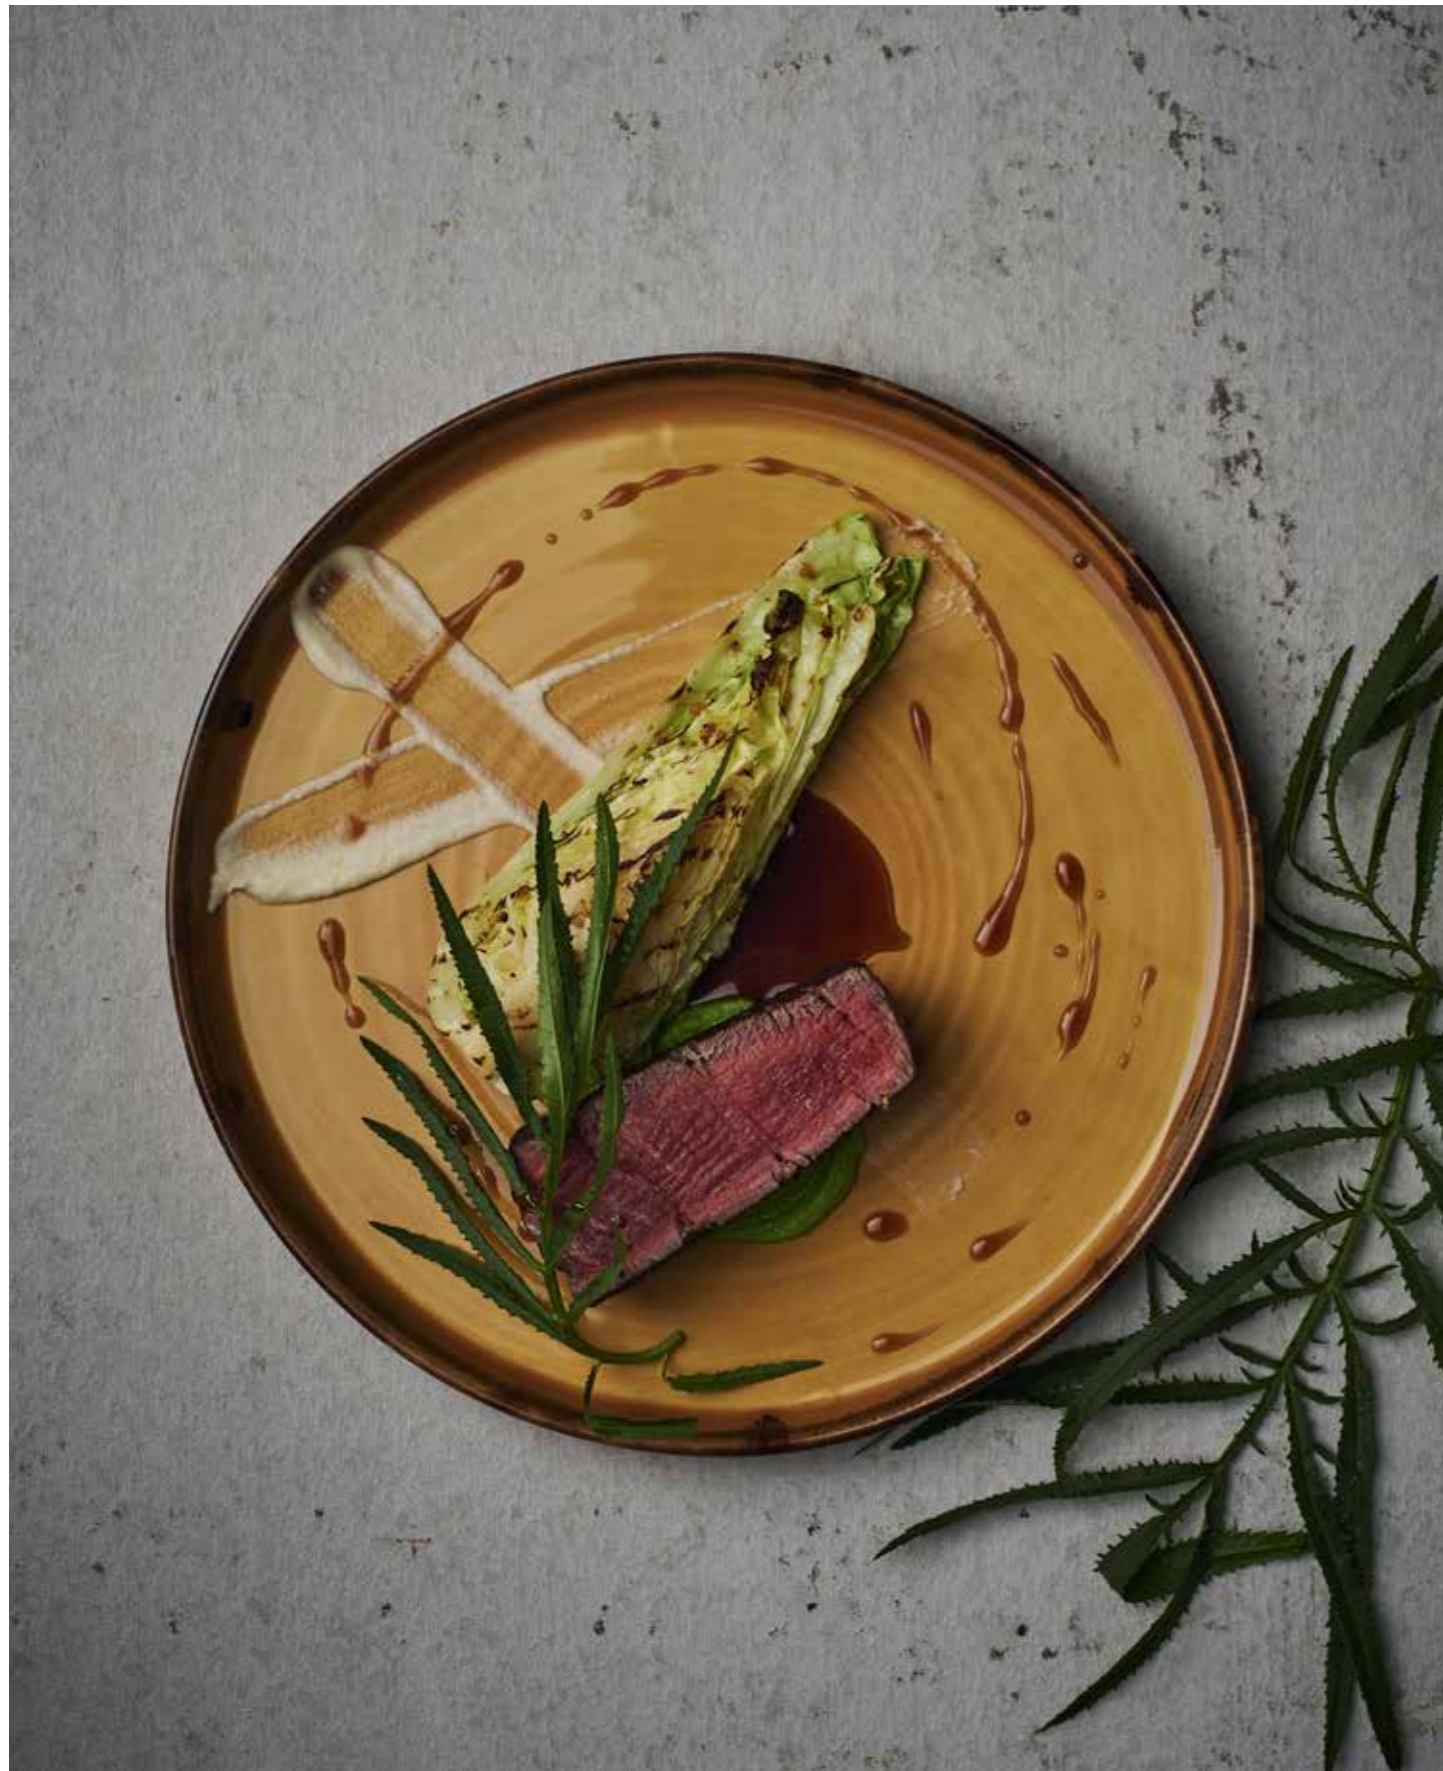

Organic Rectangular Plate
HVTQDOB11
27cm x 16cm
10¾" x 6¼"
Ctn Qty 12

Harvest | Mustard

Launched Spring 2020

Coupe Plate
★HVMUEV121
32.4cm 12¾"
Ctn Qty 6

Coupe Plate
★HVMUEV111
28.8cm 11¼"
Ctn Qty 12

Coupe Plate
★HVMUEV101
26cm 10¼"
Ctn Qty 12