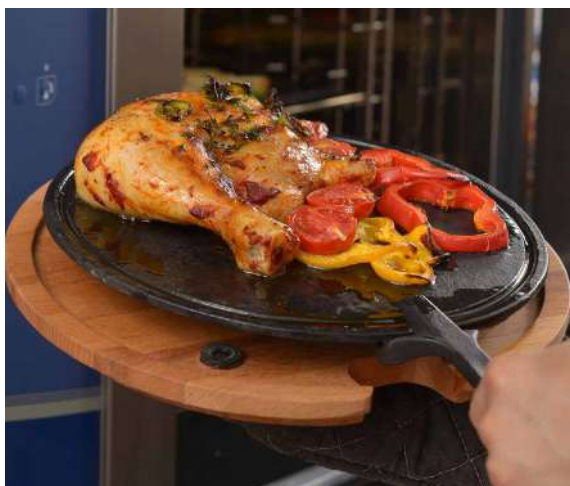

LV HRC HP 29 AS 261 IR