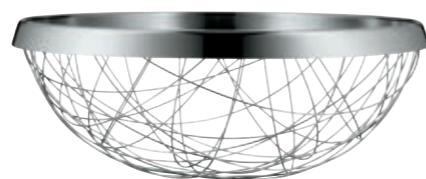

Item no.
53.0174.0633

WMF Glass vase, moss green

15 cm

Item no.
53.0092.0227

25.5 cm

Item no.
53.0093.0227

WMF LOUNGE LIVING CHAOS Basket

Item no.
06.6502.6040