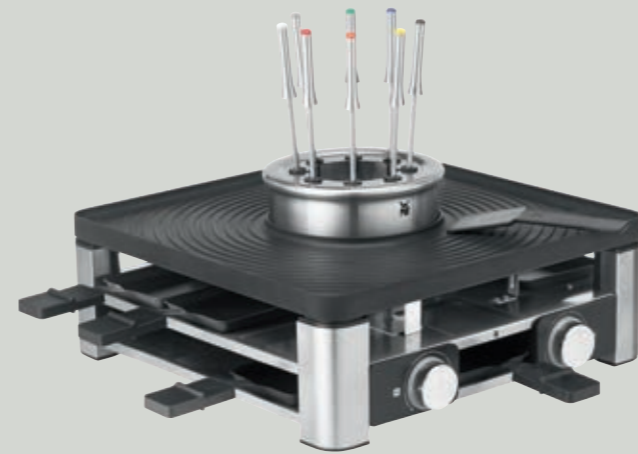

WMF LUMERO
3-in-1 Gourmet Station

- Raclette grill, fondue pot and electric indoor grill
- High-quality non-stick coating
- Independent temperature control

Item no.
04.1548.0011