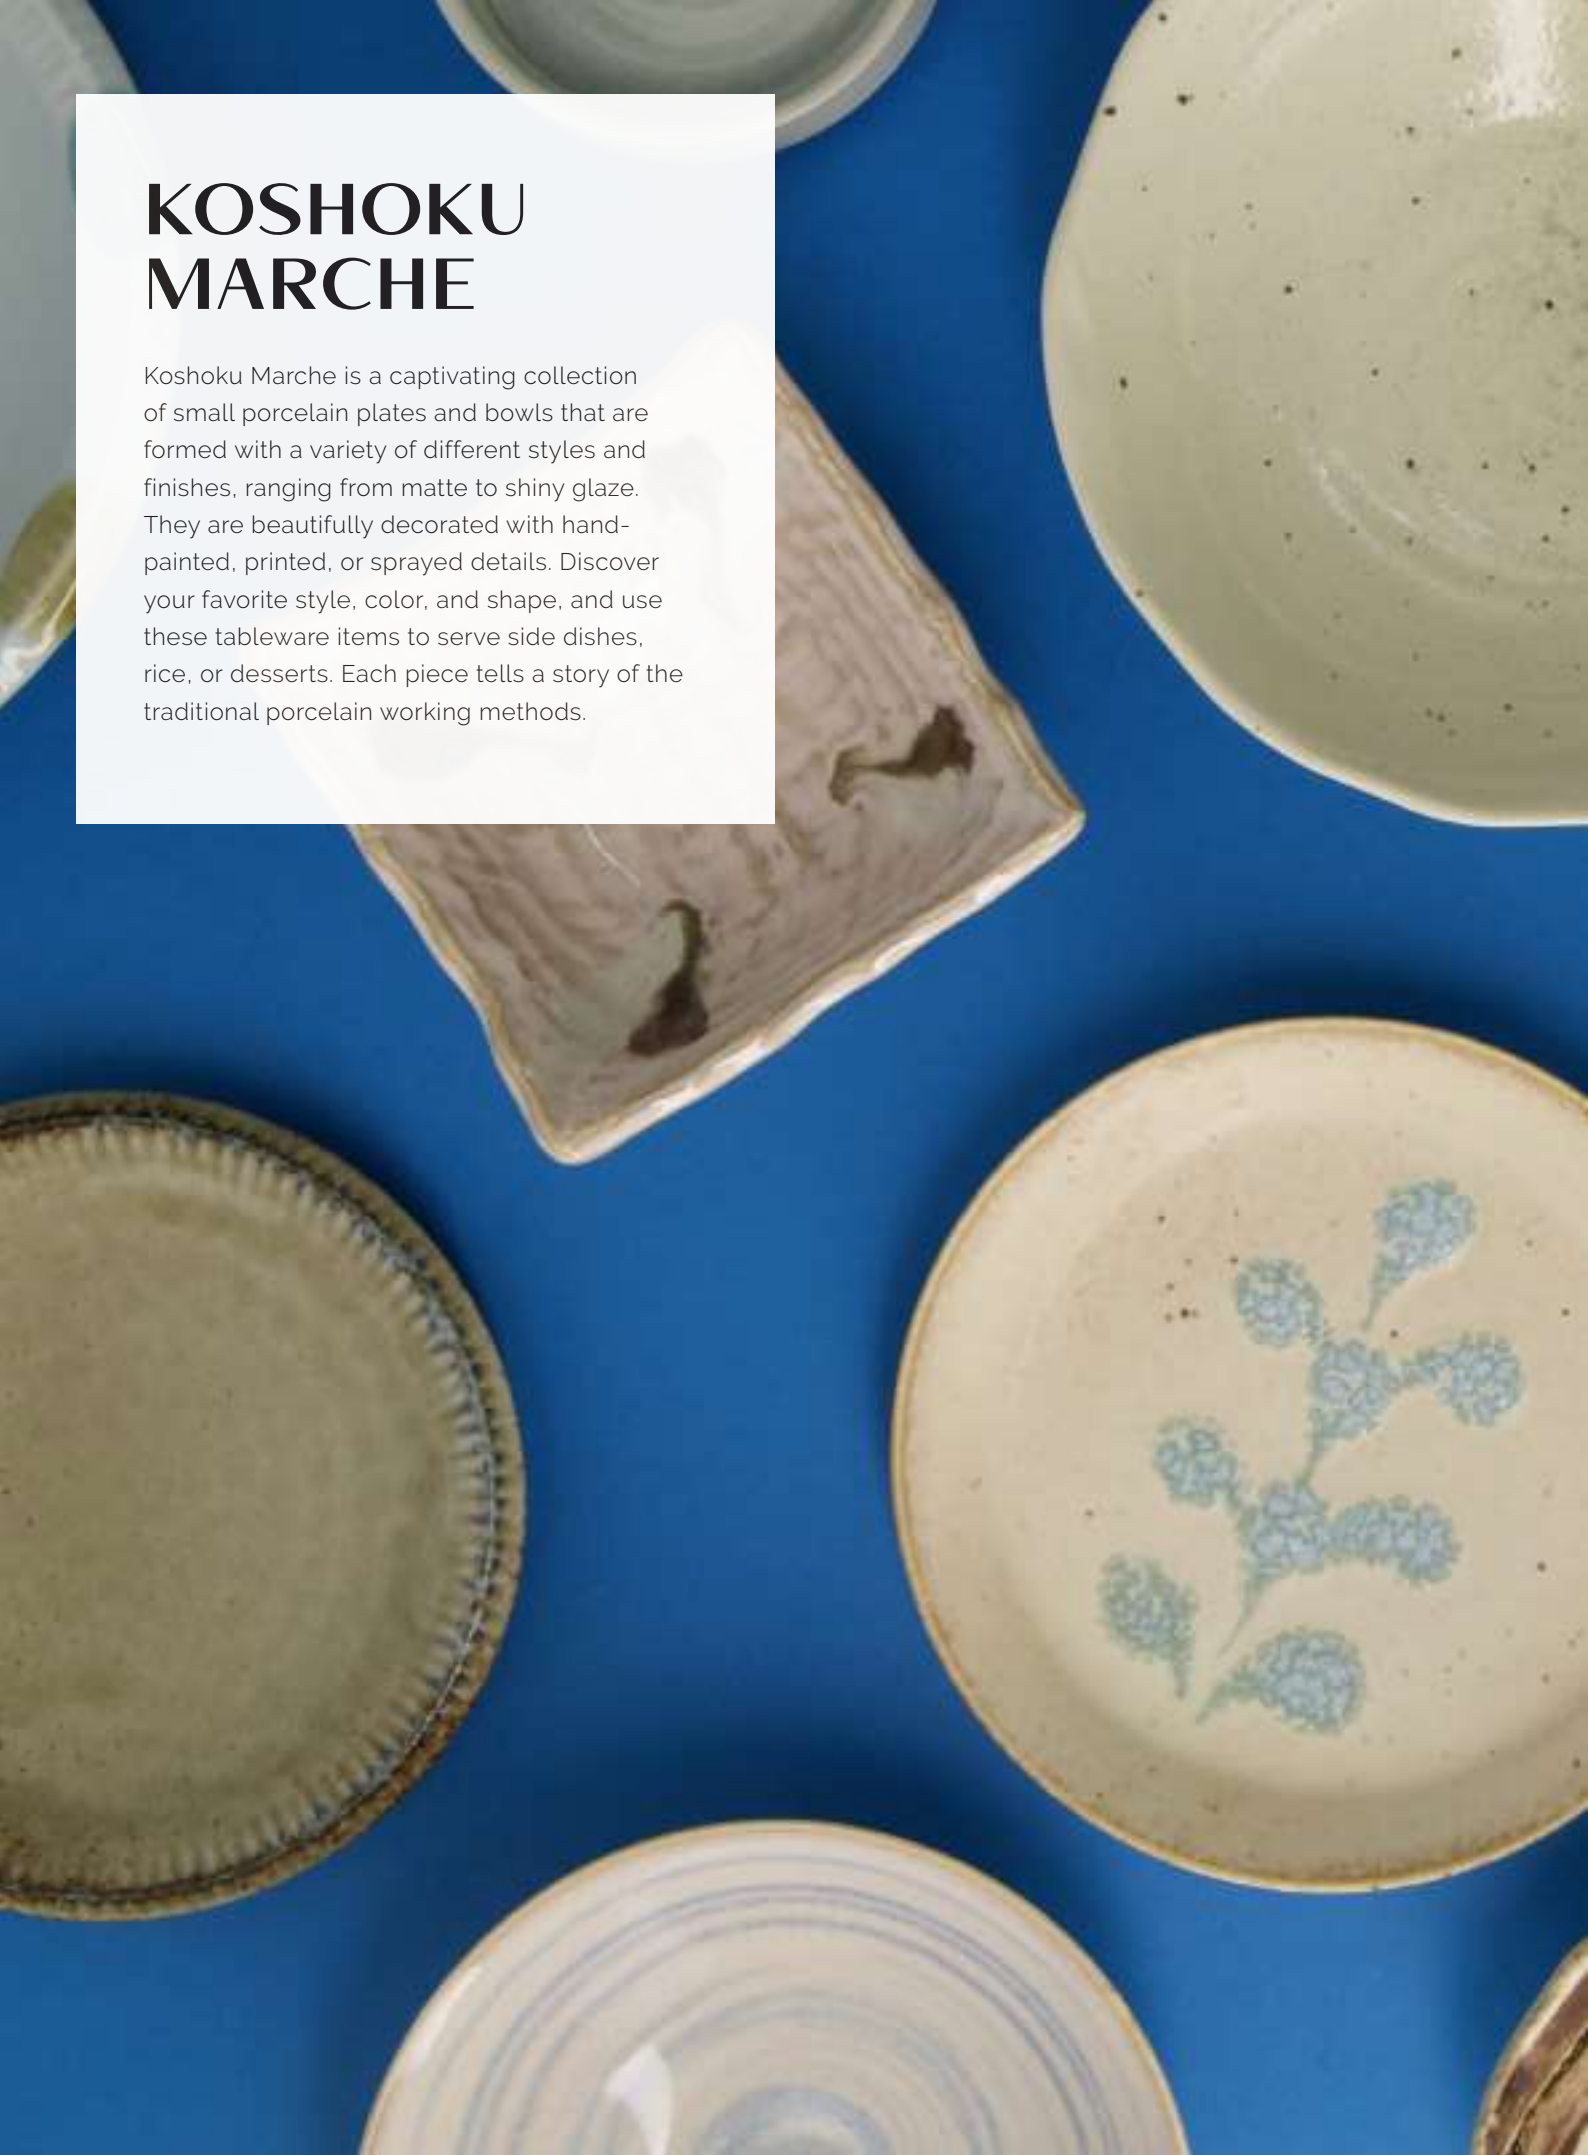

18978 13.7x13x2.5cm 6/96 JAPAN

18967 16x2.7cm 6/72 JAPAN

18974 14x2.5cm 6/96 JAPAN

18972 10x14.5x2.2cm 6/72 JAPAN

18971 16x2.5cm 6/72 JAPAN

KOSHOKU MARCHE

Koshoku Marche is a captivating collection of small porcelain plates and bowls that are formed with a variety of different styles and finishes, ranging from matte to shiny glaze. They are beautifully decorated with hand-painted, printed, or sprayed details. Discover your favorite style, color, and shape, and use these tableware items to serve side dishes, rice, or desserts. Each piece tells a story of the traditional porcelain working methods.