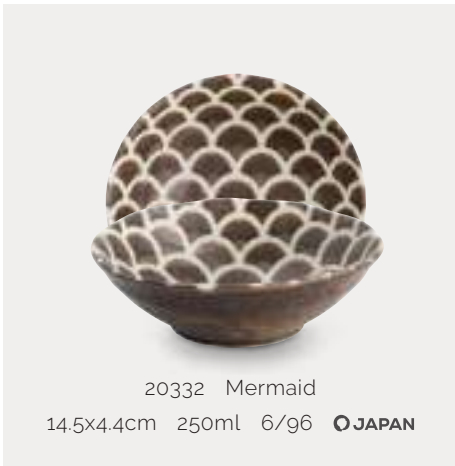

21085
16.7x2.5cm 6/72
JAPAN

21464
22.7x3.1cm 6/36
JAPAN

21081
28.5x3cm 3/18
JAPAN

21472 17.5x6.2cm 800ml 4/24 JAPAN

21466 13x4.5cm 250ml 6/72 JAPAN

21467 16x7.5cm 600ml 6/48 JAPAN

21473 19.7x7cm 1200ml 3/24 JAPAN

21471 17x9cm 900ml 4/32 JAPAN

21470 21.5x9cm 1300ml 4/24 JAPAN

21475 22x4cm 3/24 JAPAN

21468 22.5x5cm 4/32 JAPAN

21469 29x6cm 2/16 JAPAN

21474 24x7.5cm 1400ml 2/16 JAPAN

IGA MATTE

"Iga Matte" is known for its distinctive surface texture and natural, rustic appearance. It is a type of matte glaze that is often characterized by earthy tones and a rough, slightly coarse texture. The glaze typically has a subtle crackled effect, which adds to its rustic charm. The colors of Iga Matte can vary, including shades of brown, green, or gray.

20331 Mermaid 25x7.4cm 1400ml 3/24 JAPAN

20328 20x4.2cm 4/48 JAPAN

20321 19x13x2.4cm 6/72 JAPAN

20332 Mermaid
14.5x4.4cm 250ml 6/96 JAPAN

20318 16.5x5cm 400ml 6/72 JAPAN

16868 25.4x7.8cm 1600ml 3/24 JAPAN

20327 7.5x8.8cm
200ml 10/80 **JAPAN**