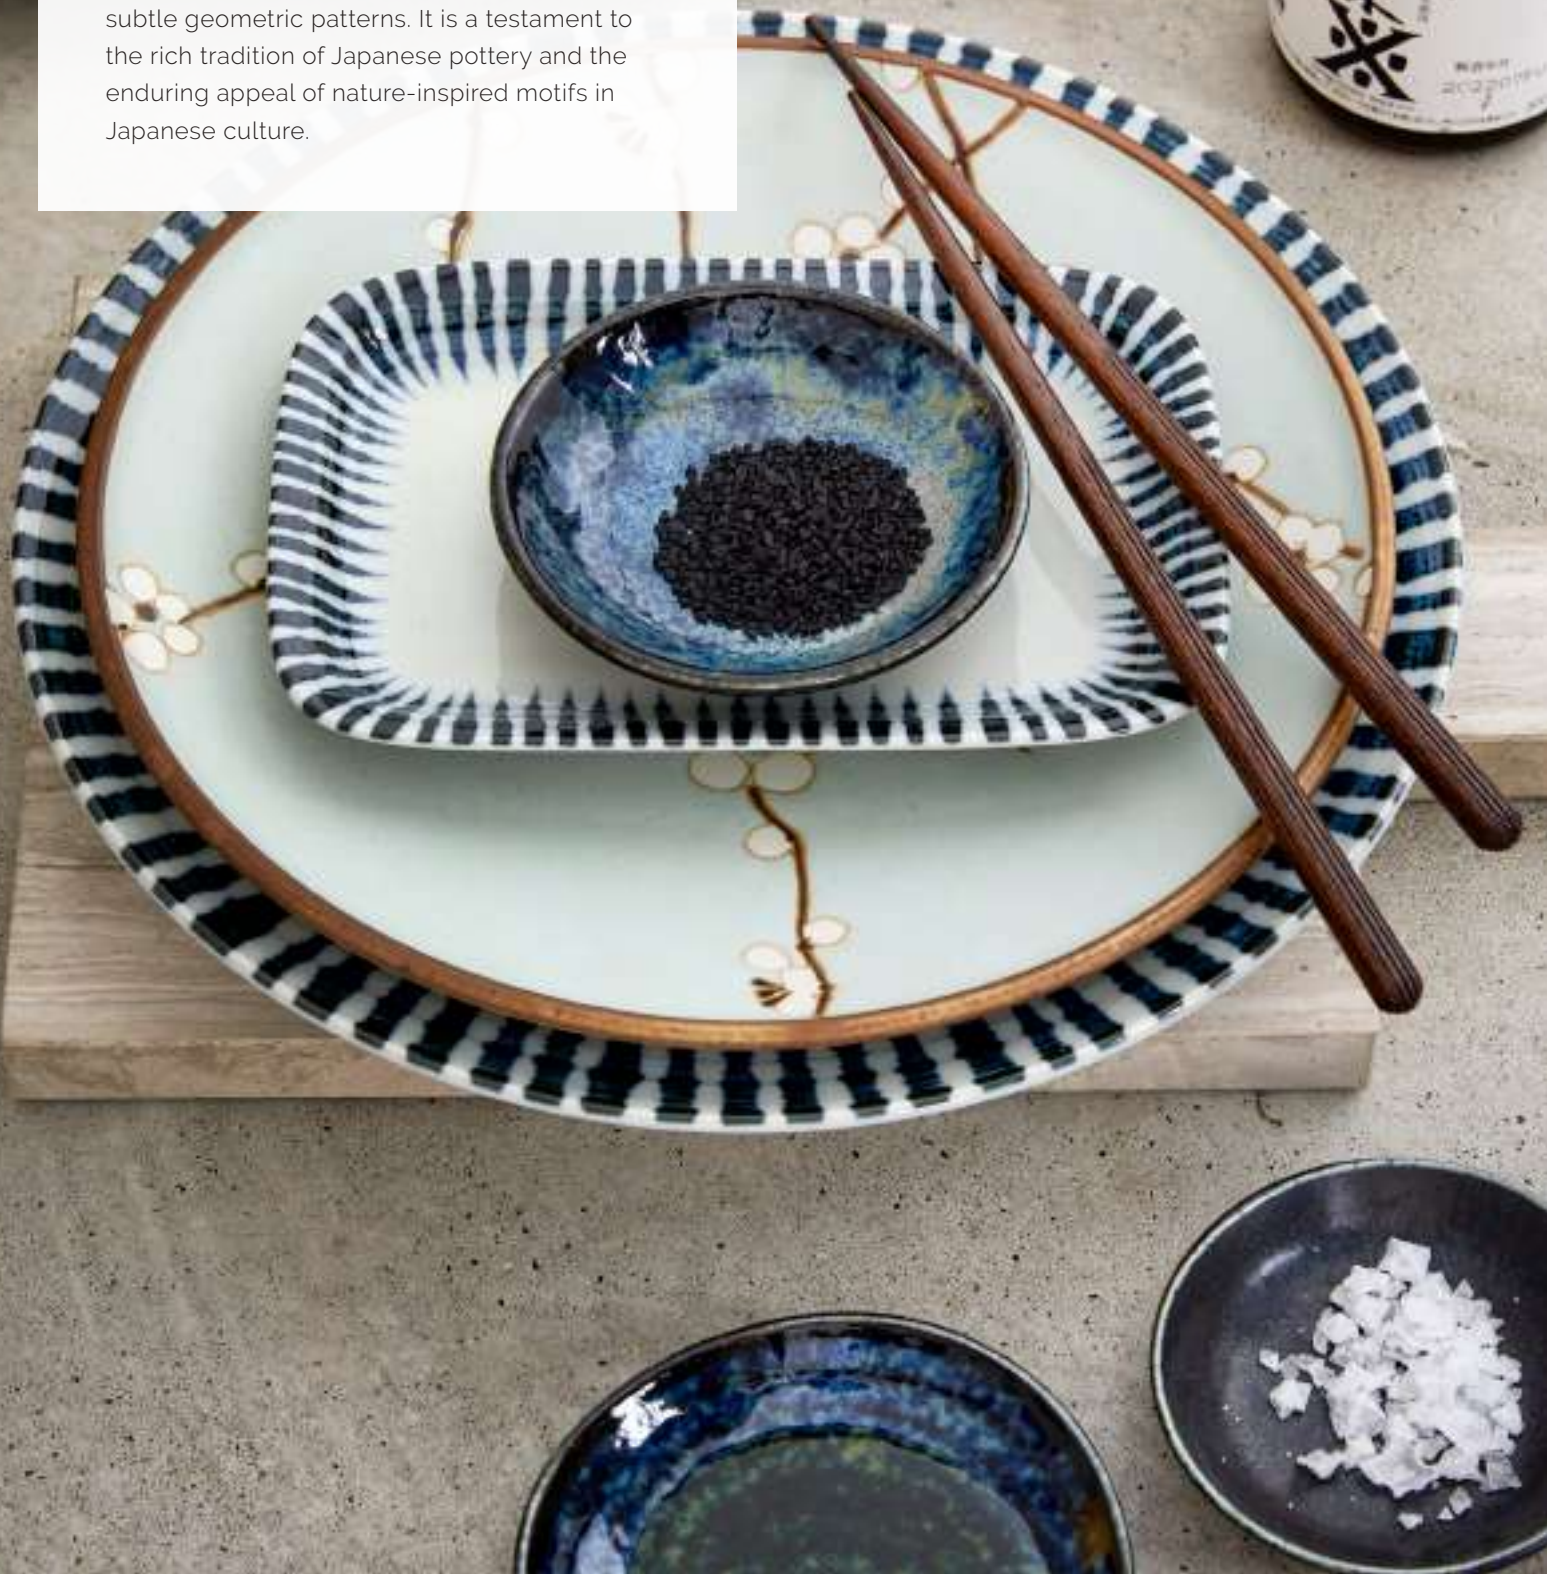

18550 Giftbox 5 pcs 1300ml & 170ml 1/4 CN
without stainless steel strainer

16783 Giftbox 18 pcs 80ml 1/12 CN

16450 Giftbox 4 pcs 6.7x7.7cm 170ml 1/6 CN

17154 Giftbox Gold 12 pcs 80ml 1/18 CN

SHIN TOKUSA

"Shin" means new or fresh, and "Tokusa" refers to a particular grass or sedge plant. The pattern typically features delicate, hand-painted grass or sedge-like motifs in a stylized manner. The grasses are often depicted with thin, curved lines, creating an elegant and organic appearance. The design may incorporate additional elements such as leaves, flowers, or subtle geometric patterns. It is a testament to the rich tradition of Japanese pottery and the enduring appeal of nature-inspired motifs in Japanese culture.