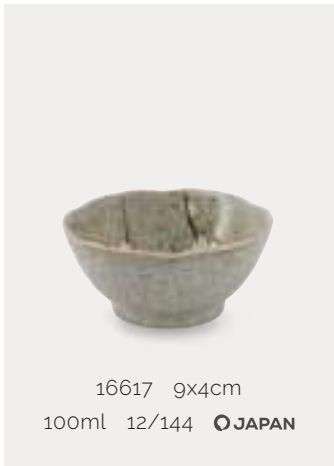

16617 9x4cm
100ml 12/144 **JAPAN**