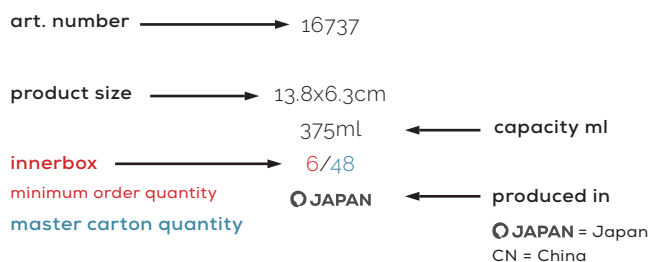

Wooden items must be washed in warm soapy water and then dried directly.

Wood & Bamboo is a natural product and will show wear and tear after a period of use.

GLASS

All glasses may be washed in an (industrial) dishwasher. We advise using dishwasher baskets to minimise breakages during the washing cycle and to use a non-caustic cleaning agent when washing the glasses. This is because caustic cleaning agents can damage the surface of the glasses and turn them dull. Always wash new glasses first before initial use. Never wash glasses at temperatures above 60 degrees. Higher temperatures can cause dirt to become baked onto the glass.

Never pour cold liquids into a hot glass as this can cause the glass to shatter. It is also advisable to gently prime a glass with hot water before pouring hot liquid into it.

MELAMINE

Melamine may be washed in an (industrial) dishwasher. Do not use any scouring agents, bleaches, scouring pads or metal objects to clean melamine, as this will leave scratches on the melamine. Melamine is not suitable for use in the oven or microwave. Melamine products are suitable for use in a bain-marie or chafing dish. When using melamine in chafing dishes, it is important that you pour sufficient water into the container.

Our melamine products are inspected and tested and approved food safe. Usage temperatures between -20 and 70 degrees.

HOW TO READ THE PRODUCT INFORMATION

VOLUME

We measure the capacity of our products by filling them with water until the edge of the product.