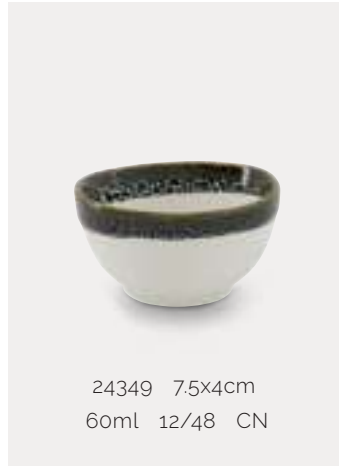

24349 7.5x4cm
60ml 12/48 CN