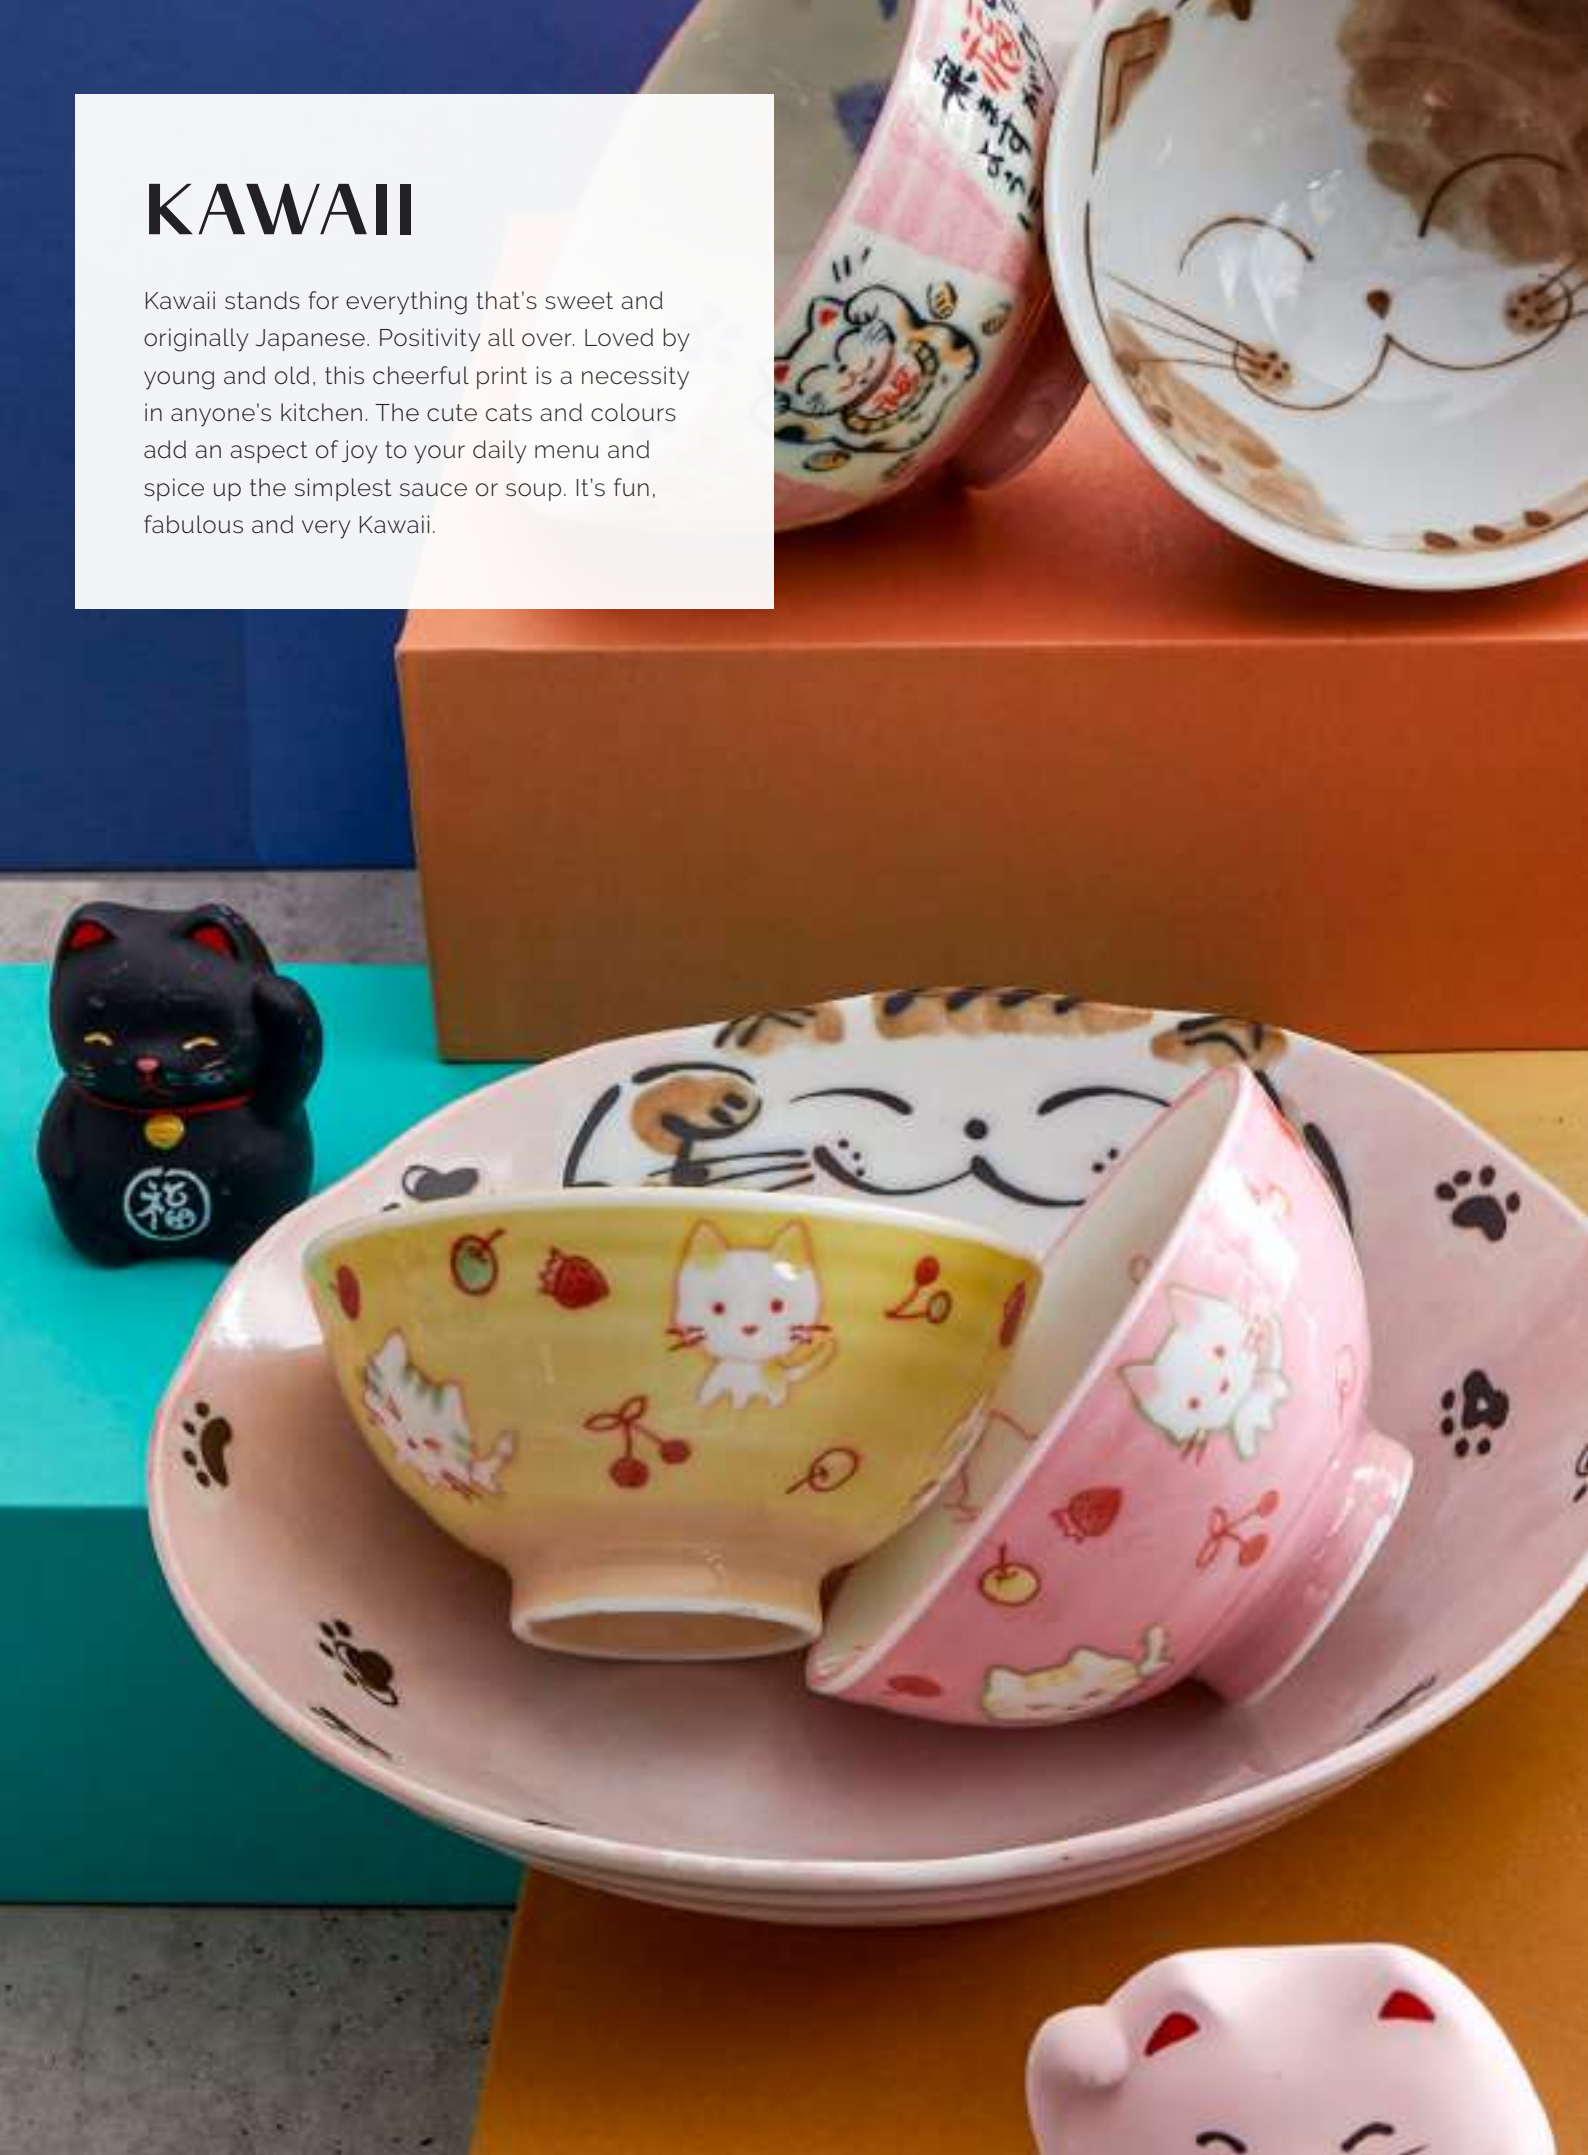

21328 Giftbox Black 4pcs 14x4.4x2cm 1/24 CN

21180 Giftbox Black 4pcs 13cm 1/24 CN

KAWAII

Kawaii stands for everything that's sweet and originally Japanese. Positivity all over. Loved by young and old, this cheerful print is a necessity in anyone's kitchen. The cute cats and colours add an aspect of joy to your daily menu and spice up the simplest sauce or soup. It's fun, fabulous and very Kawaii.