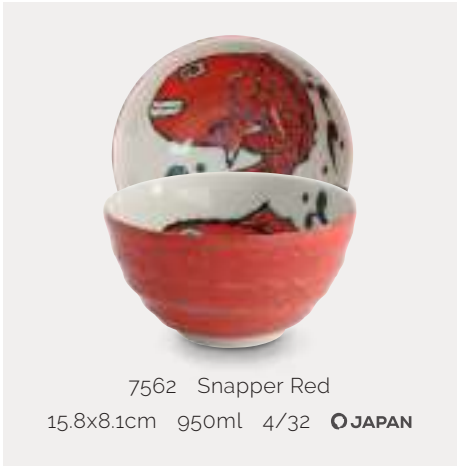

18882 Fugu Purple
11.2x6.2cm 300ml 6/96 **JAPAN**

18880 Lobster Green 11.2x6.2cm 300ml 6/96 **JAPAN**

18881 Sole Blue 11.2x6.2cm 300ml 6/96 **JAPAN**

7560 Snapper Red
11.2x6.2cm 300ml 6/96 **JAPAN**

7561 Snapper Red
13.2x7.3cm 500ml 6/48 **JAPAN**