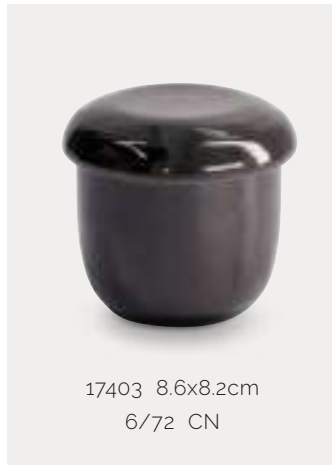

17403 8.6x8.2cm
6/72 CN