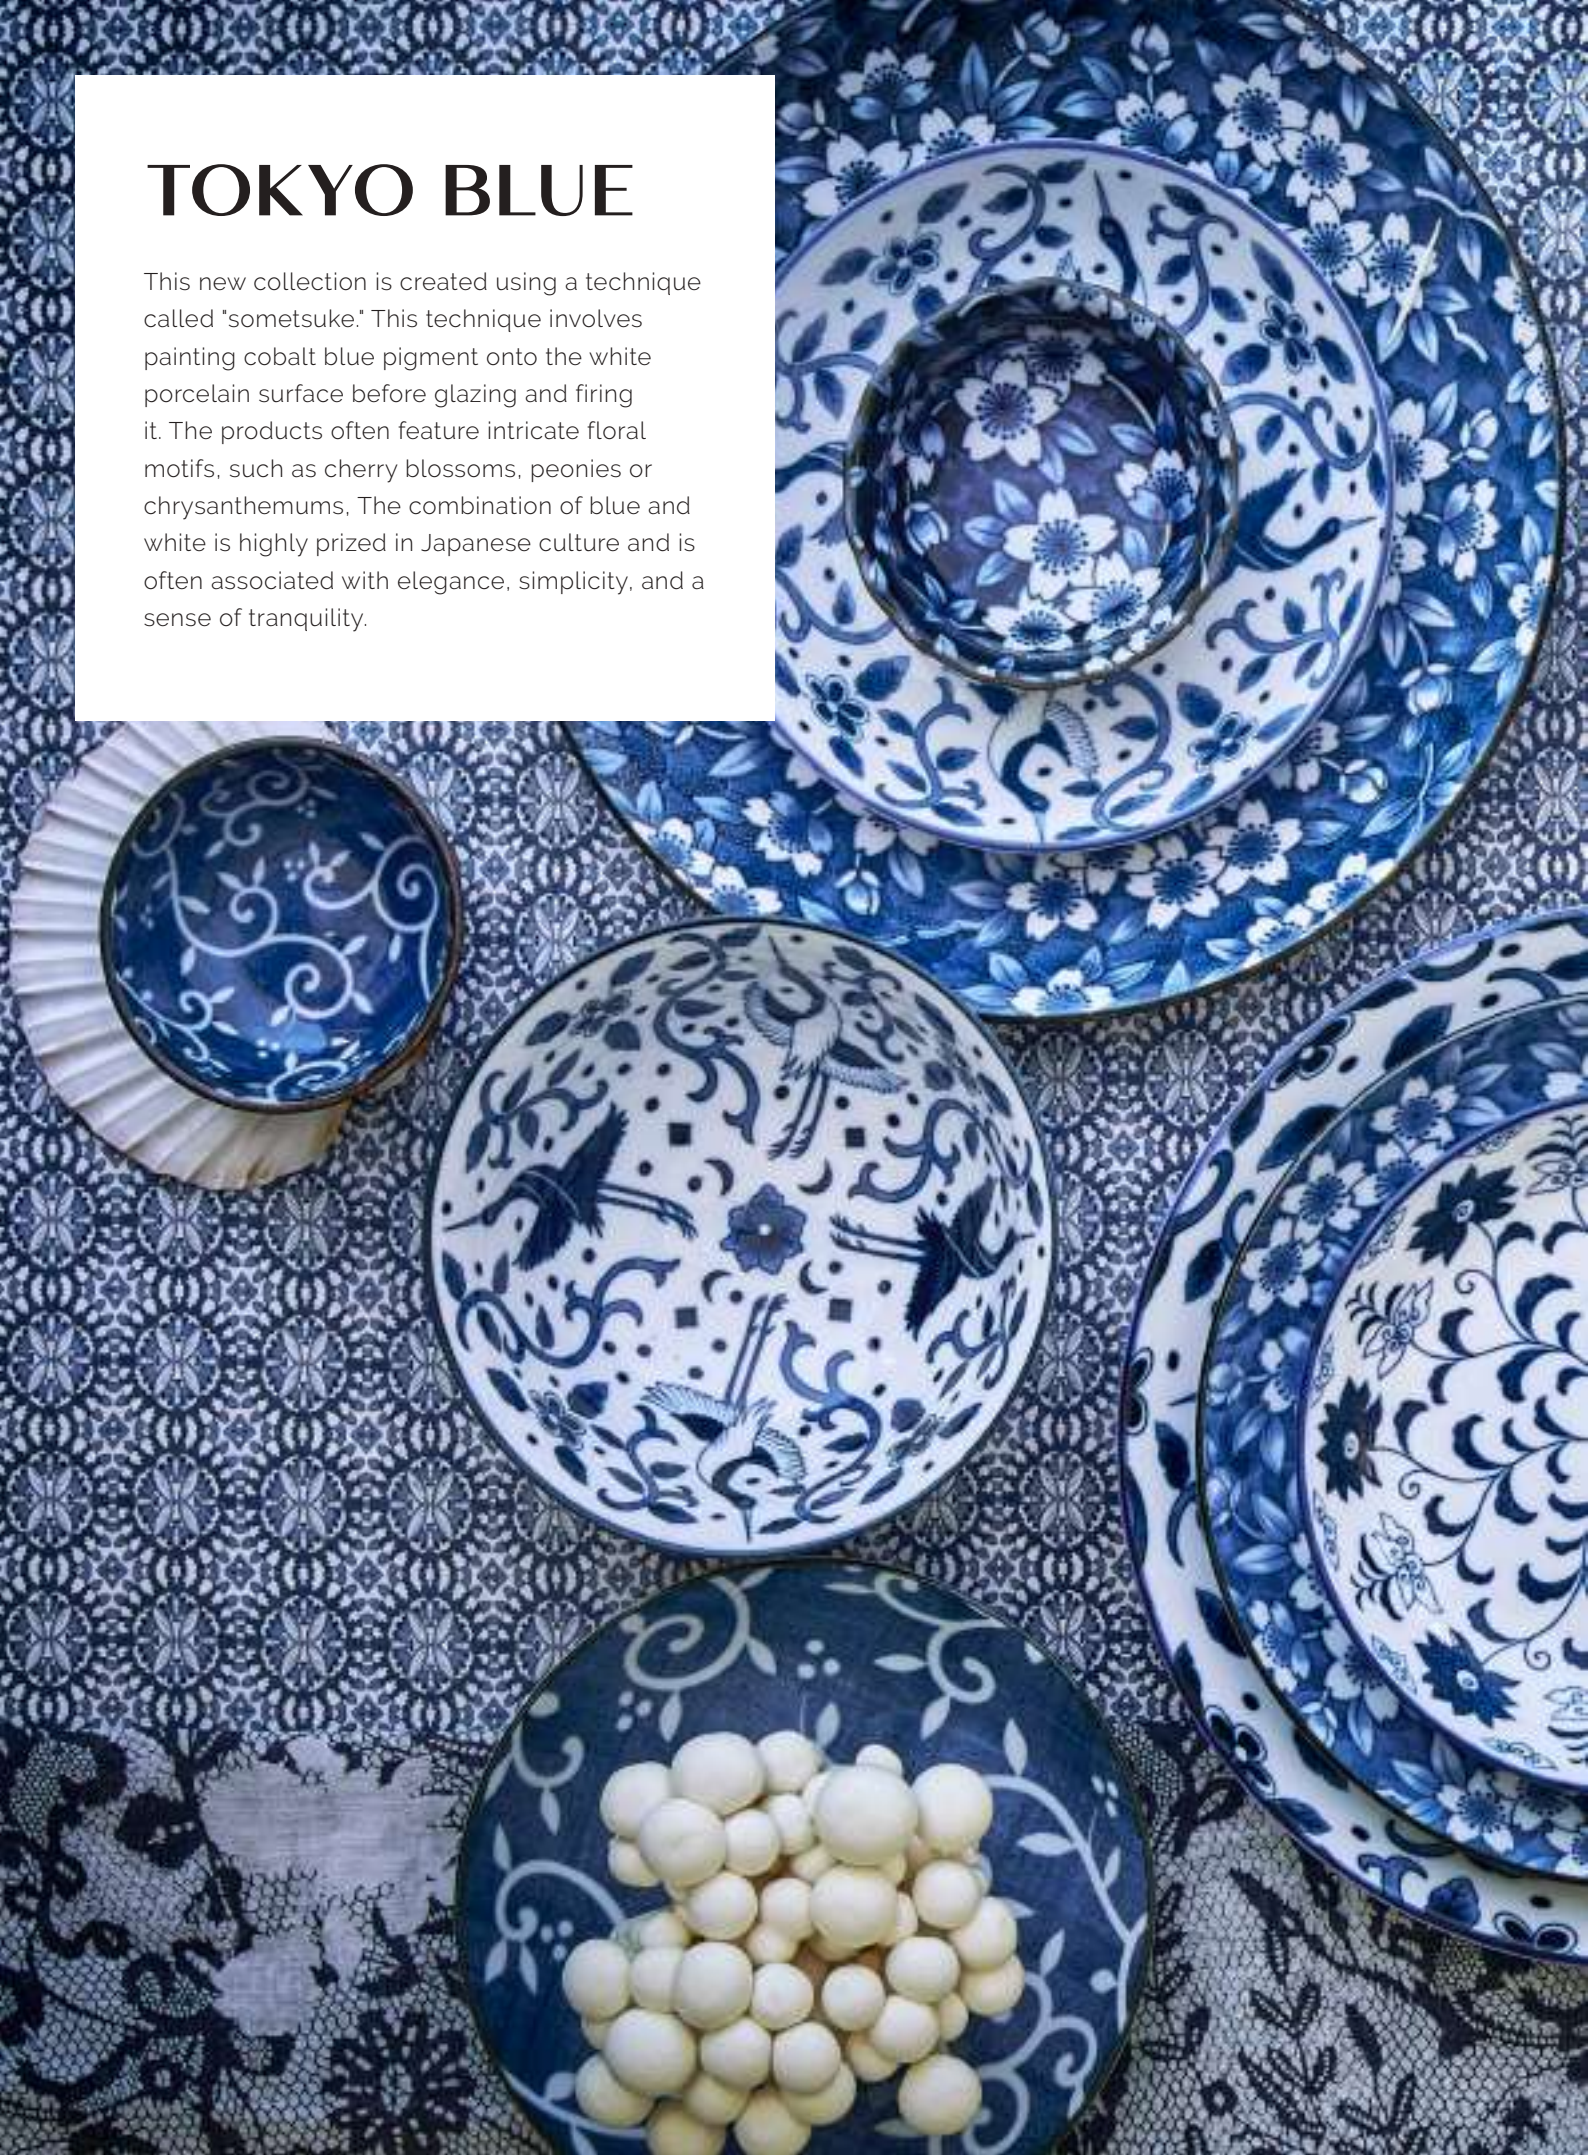

TOKYO BLUE

This new collection is created using a technique called "sometsume." This technique involves painting cobalt blue pigment onto the white porcelain surface before glazing and firing it. The products often feature intricate floral motifs, such as cherry blossoms, peonies or chrysanthemums. The combination of blue and white is highly prized in Japanese culture and is often associated with elegance, simplicity, and a sense of tranquility.