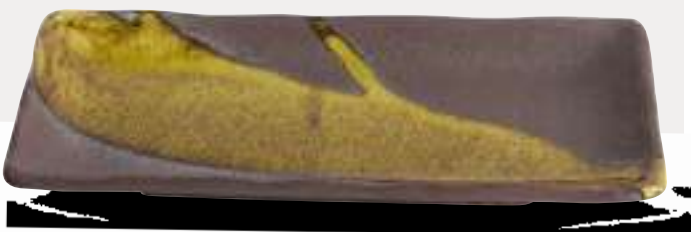

21069 19.5x9.5x2.5cm 6/72 ○JAPAN