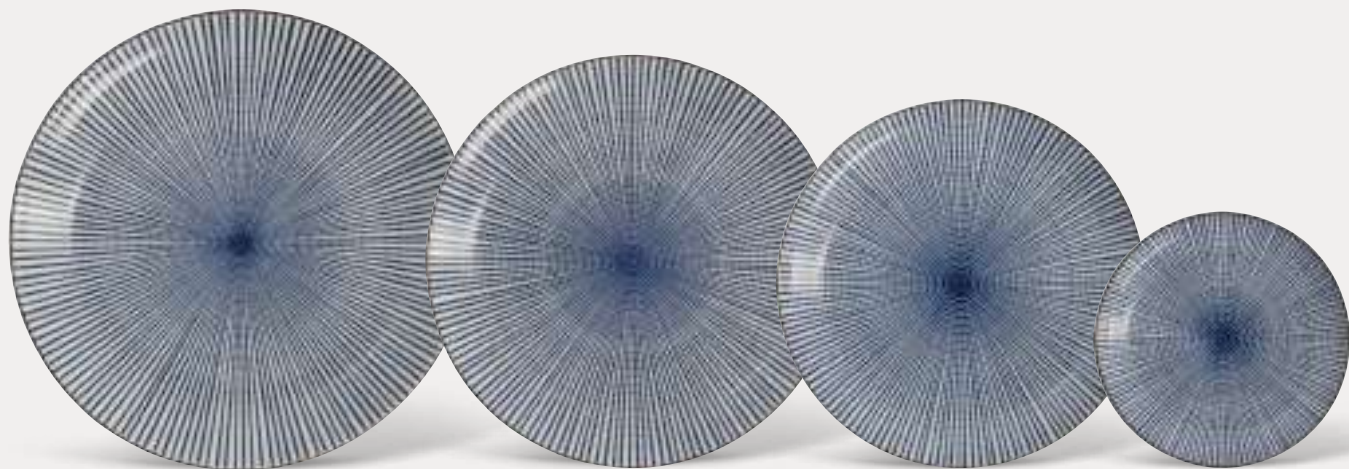

18913 18.8x7.8cm 1000ml 4/32  JAPAN

18914 21x8.7cm 1400ml 4/24  JAPAN

18909 21.5x8cm 1850ml 2/12  JAPAN

18907 15x5.8cm 650ml 6/48  JAPAN

SEIGAIHA

In a rich indigo on crisp white, the Seigaiha collection features beautifully detailed waves in a striking pattern. They are the traditional lucky motif in Japanese symbolism, representative of the boundless ocean, the flow of energy and good fortune. Like the other 'fine patterns', Burashi and Fleur the Ligne, Seigaiha pieces are made from high quality Japanese porcelain with an elegant matte finish.

14158 25x3cm 4/24

14209 21.5x3cm 6/24

14156 15.8x2.5cm 12/96

14148 24.5x7.5cm 1400ml 4/24 ○JAPAN

14160 9.5x7x2.5cm 12/144 ○JAPAN

14159 23x11.5x2.5cm 6/48 ○JAPAN

SENDAN TOKUSA

Based on the traditional Japanese tokusa (stripes) theme, our designers created this timeless collection with a striking radial pattern in fine blue lines. The sturdy porcelain is robust, but not heavy, and a joy to use every day. The dramatic yet soothing style makes the Sendan Tokusa collection an instant favorite.