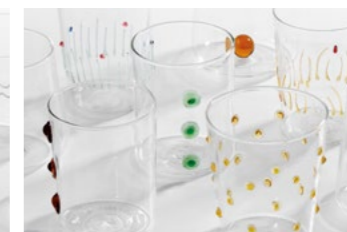

MP00199
Verde e ametista
Green and amethyst

Tumbler Bicolore / Bicolor

Conf. 6 tumbler in vetro borosilicato
6 assorted borosilicated glass tumbler box

MPB00102
Bianco e nero
White and black

MPB00107
Bianco e blu
White and blue